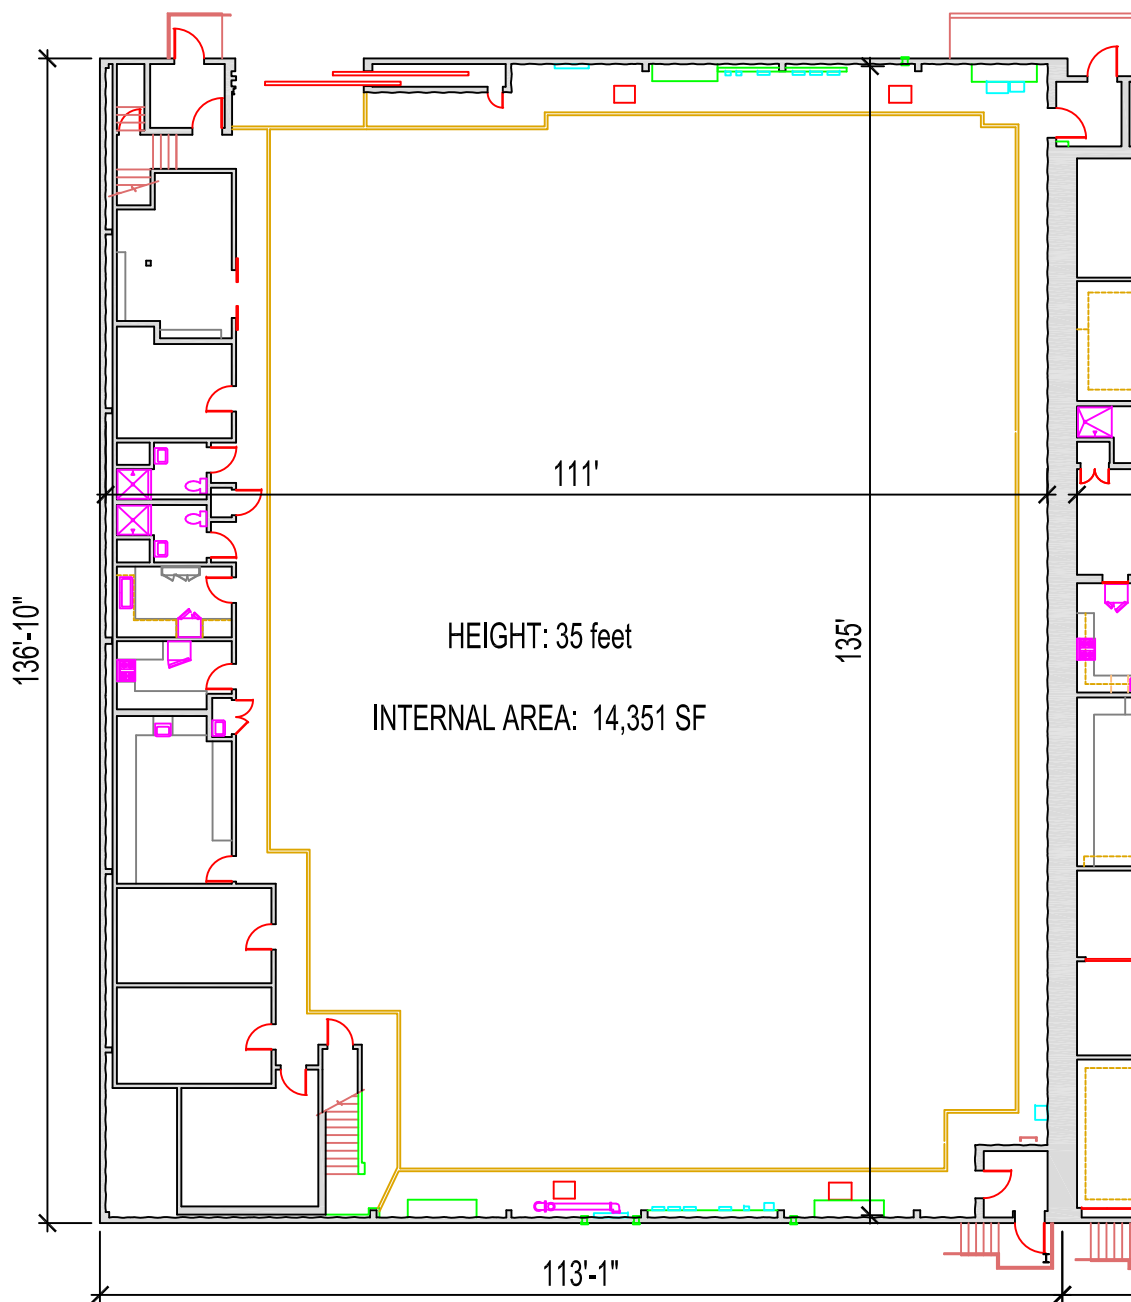

WARNER BROS.
STUDIOS BURBANK

Stage 6

Ground Level
Floor Plan

NOT TO SCALE