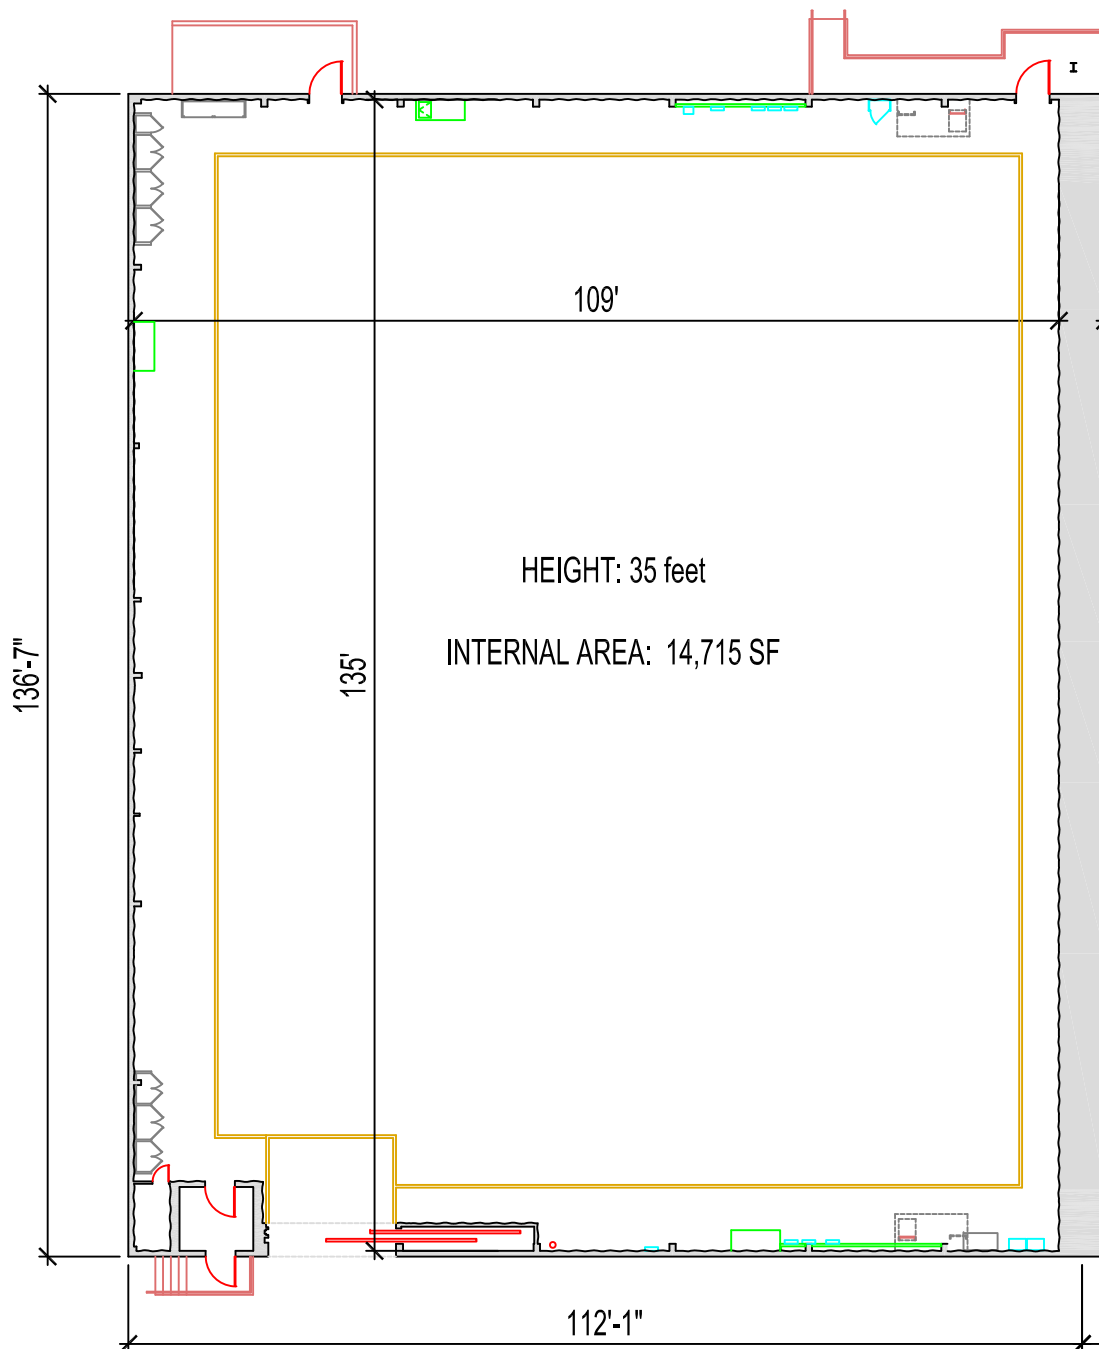

WARNER BROS.
STUDIOS BURBANK

Stage

7

Ground Level
Floor Plan

NOT TO SCALE