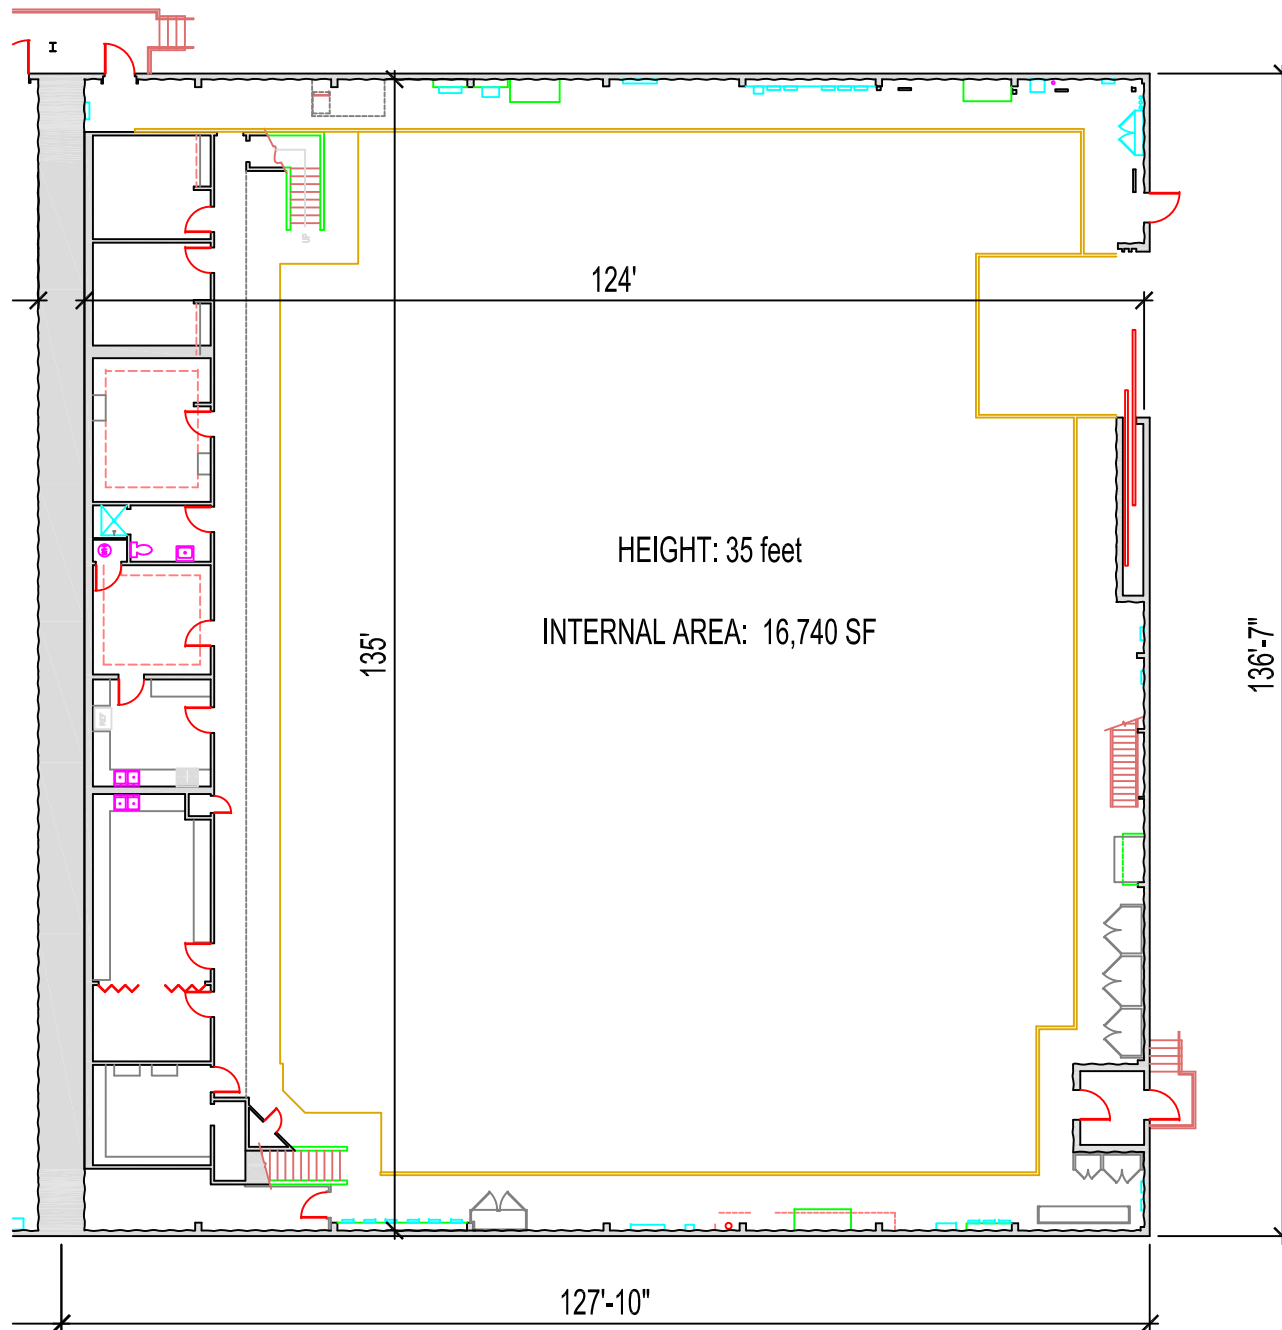

WARNER BROS.
STUDIOS BURBANK

Stage

8

Ground Level
Floor Plan

NOT TO SCALE