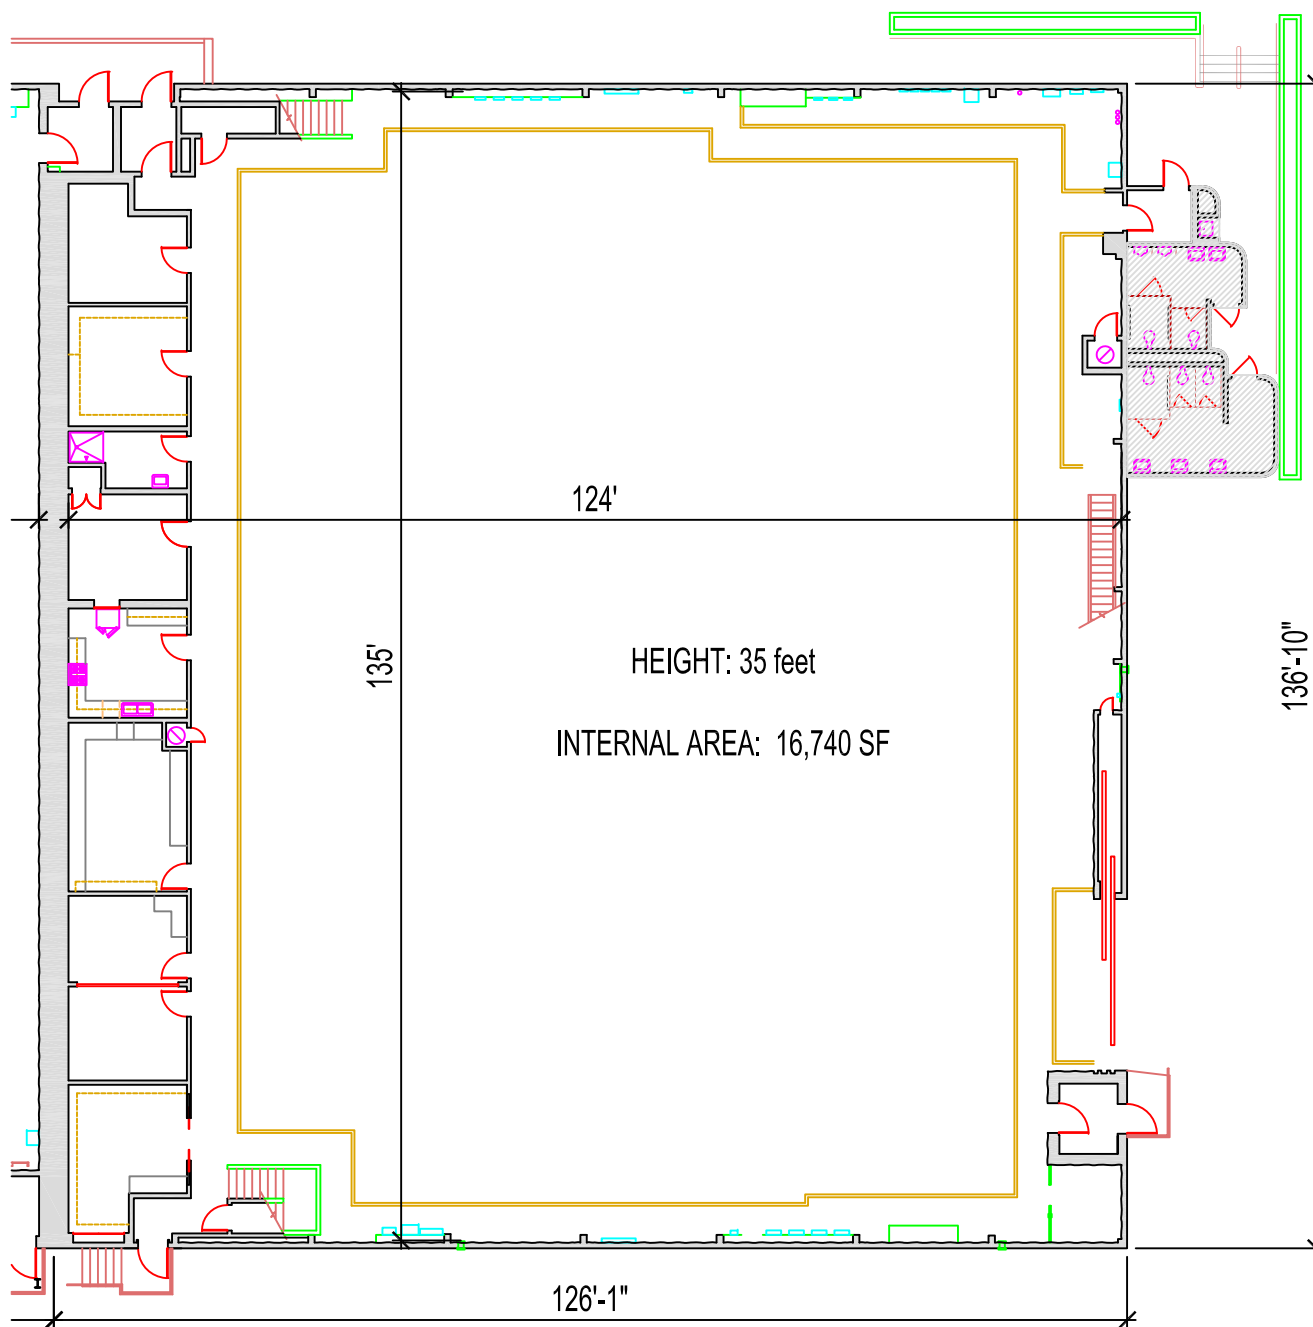

WARNER BROS.
STUDIOS BURBANK

Stage 9

Ground Level
Floor Plan

NOT TO SCALE