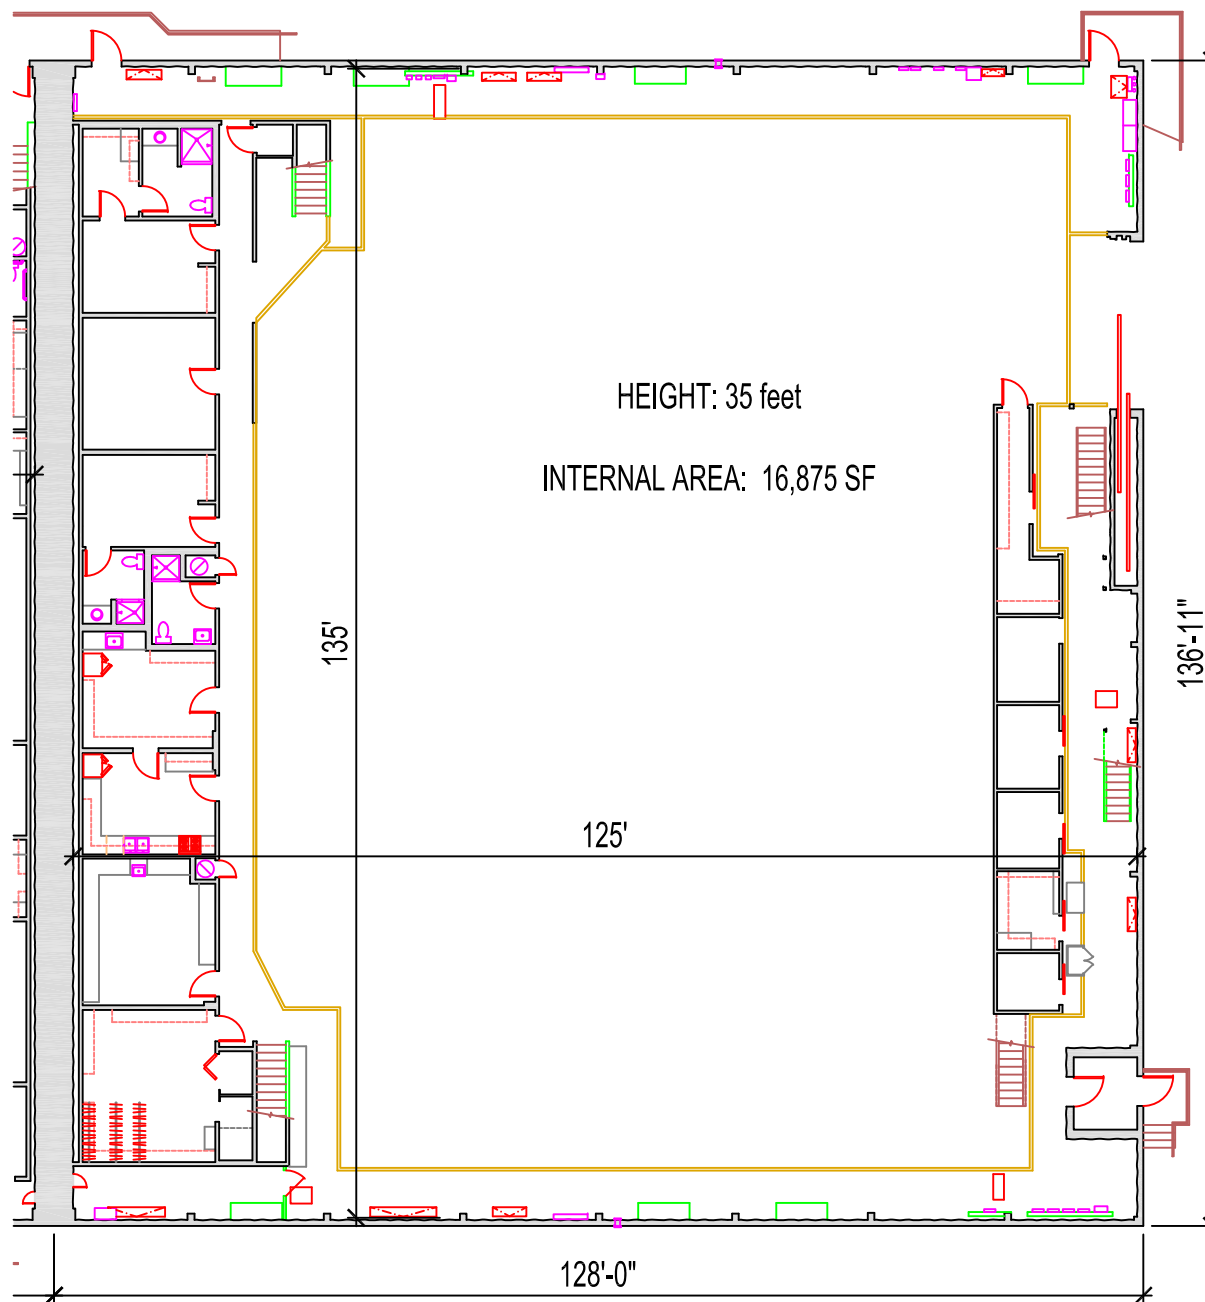

WARNER BROS.
STUDIOS BURBANK

Stage 10

Ground Level
Floor Plan

NOT TO SCALE