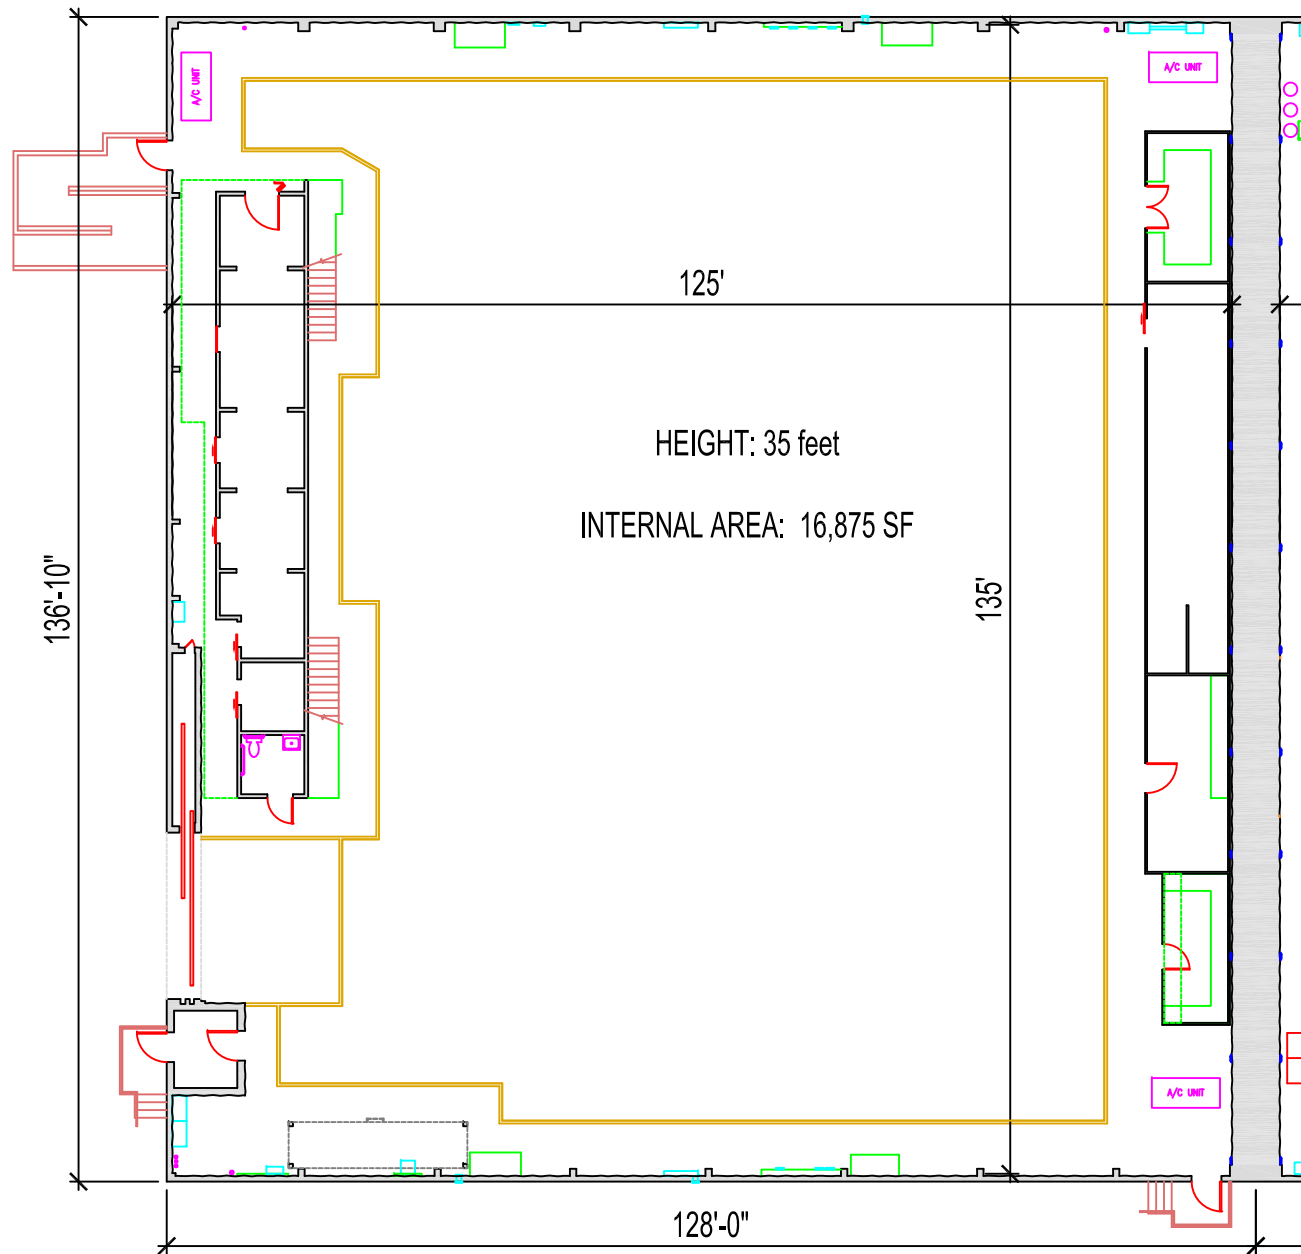

WARNER BROS.
STUDIOS BURBANK

Stage 12

Ground Level
Floor Plan

NOT TO SCALE