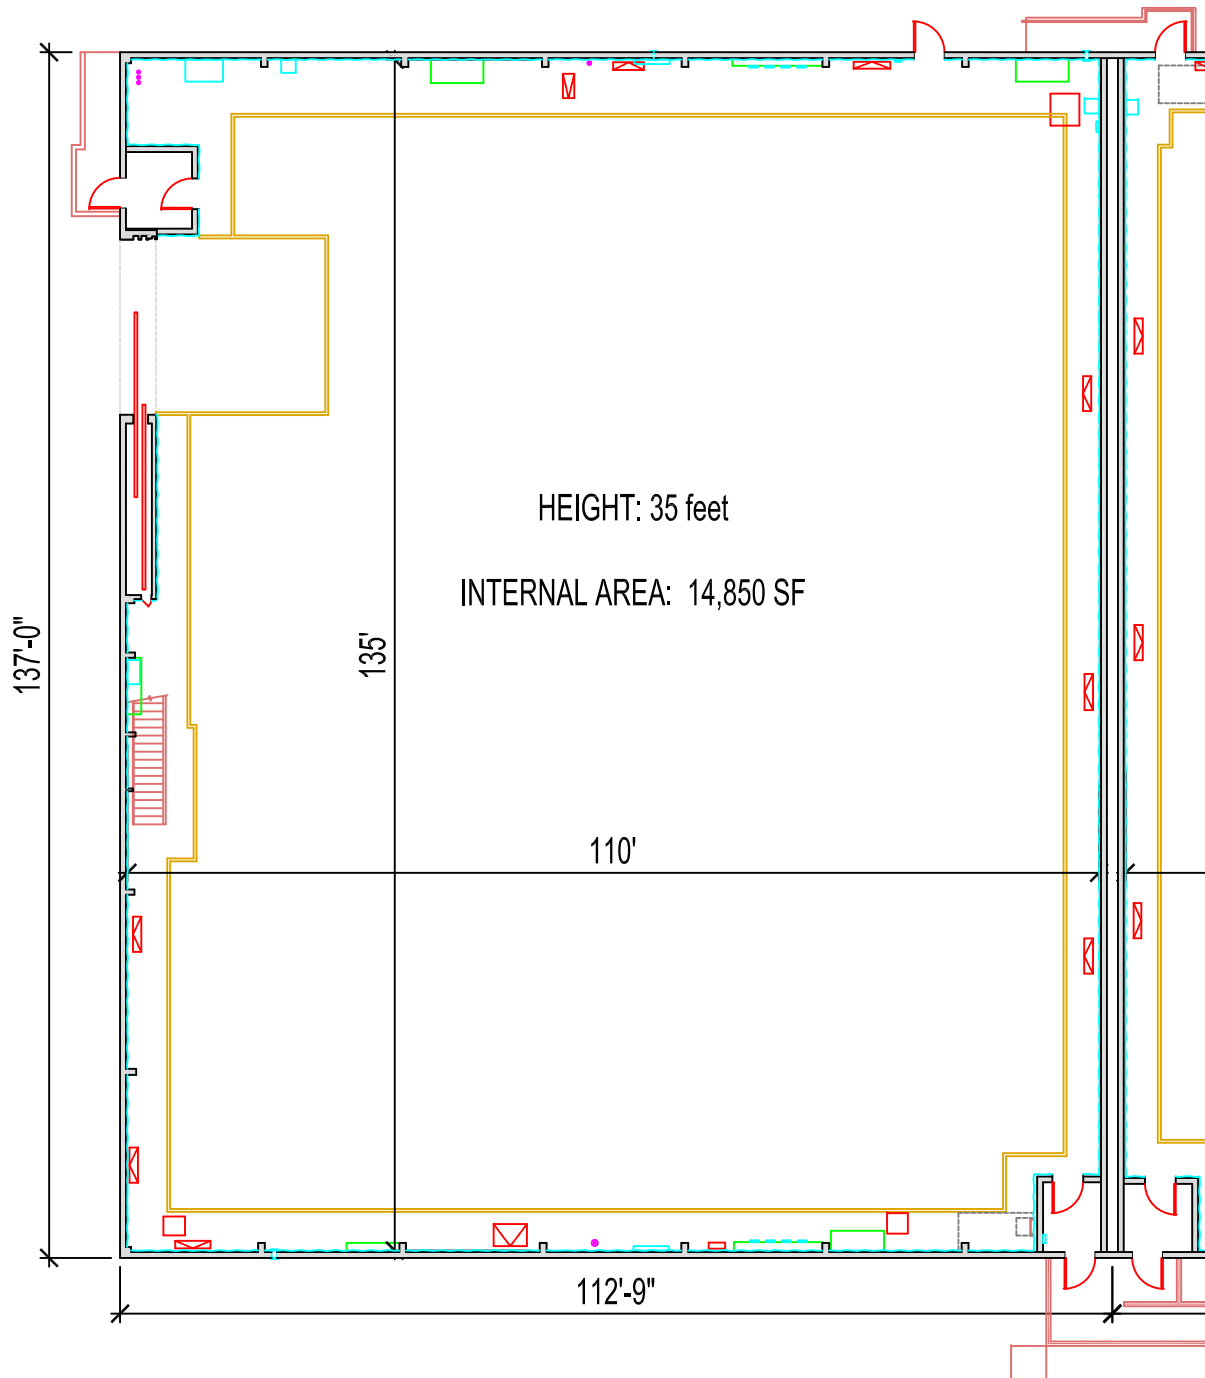

WARNER BROS.
STUDIOS BURBANK

Stage

14

Ground Level
Floor Plan

NOT TO SCALE