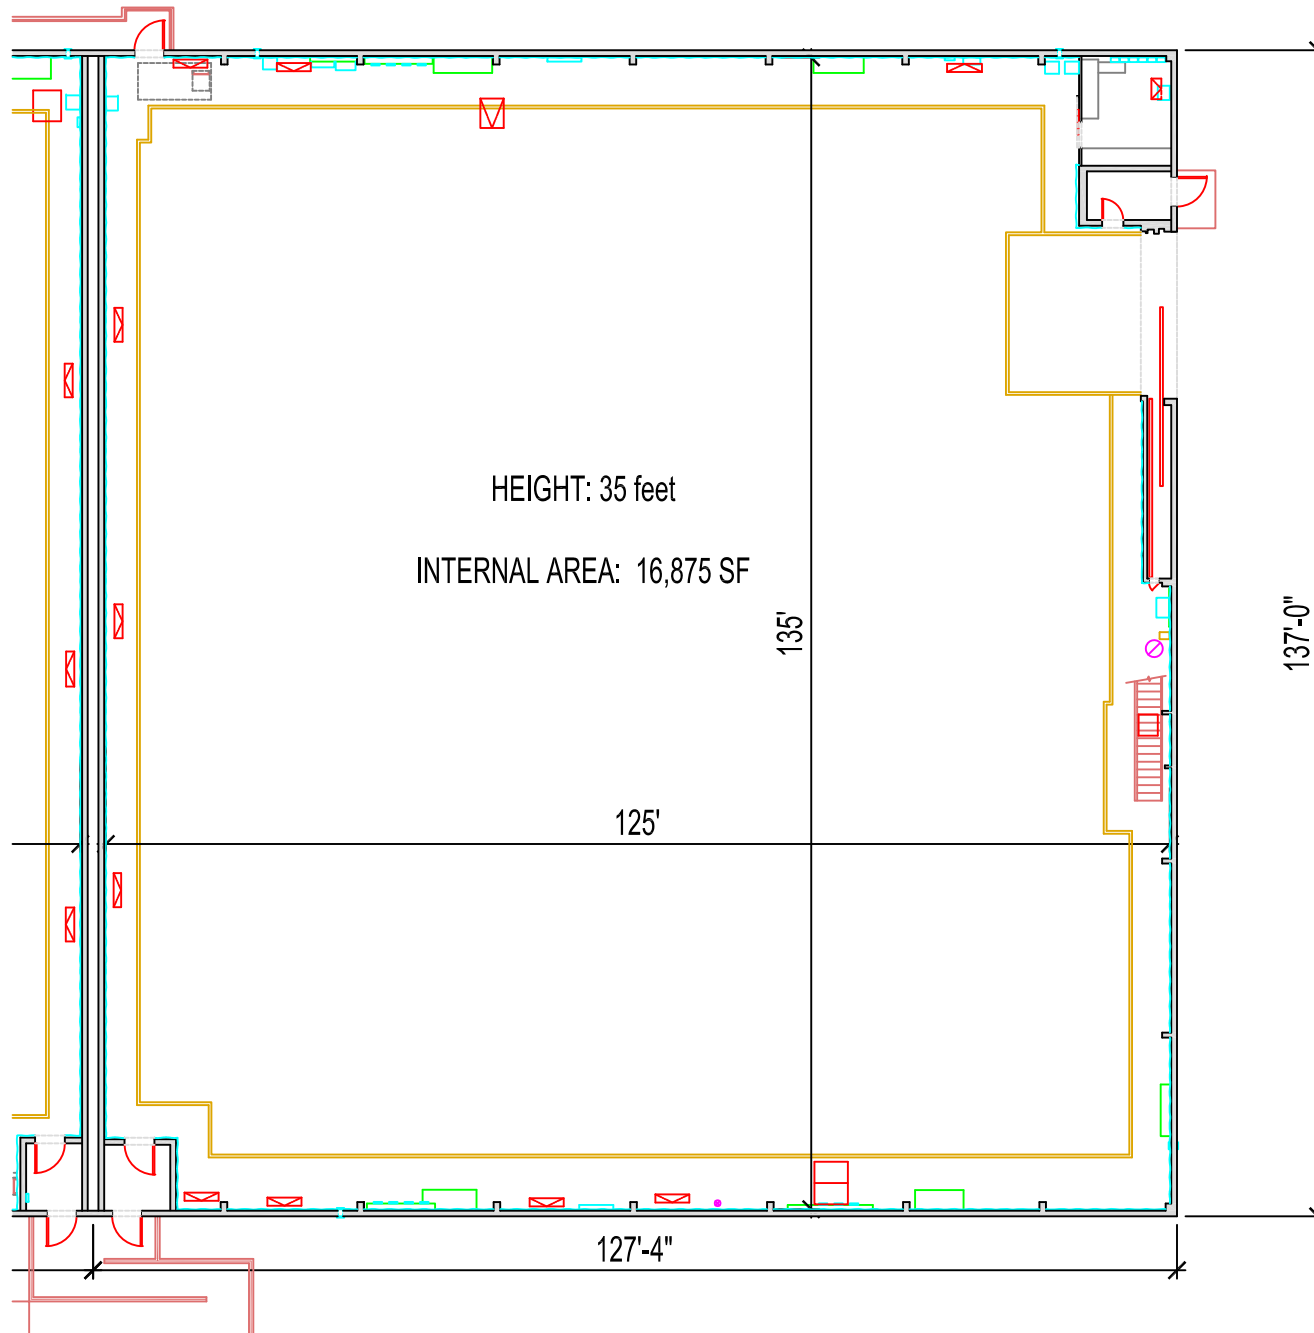

WARNER BROS.
STUDIOS BURBANK

Stage 17

Ground Level
Floor Plan

NOT TO SCALE