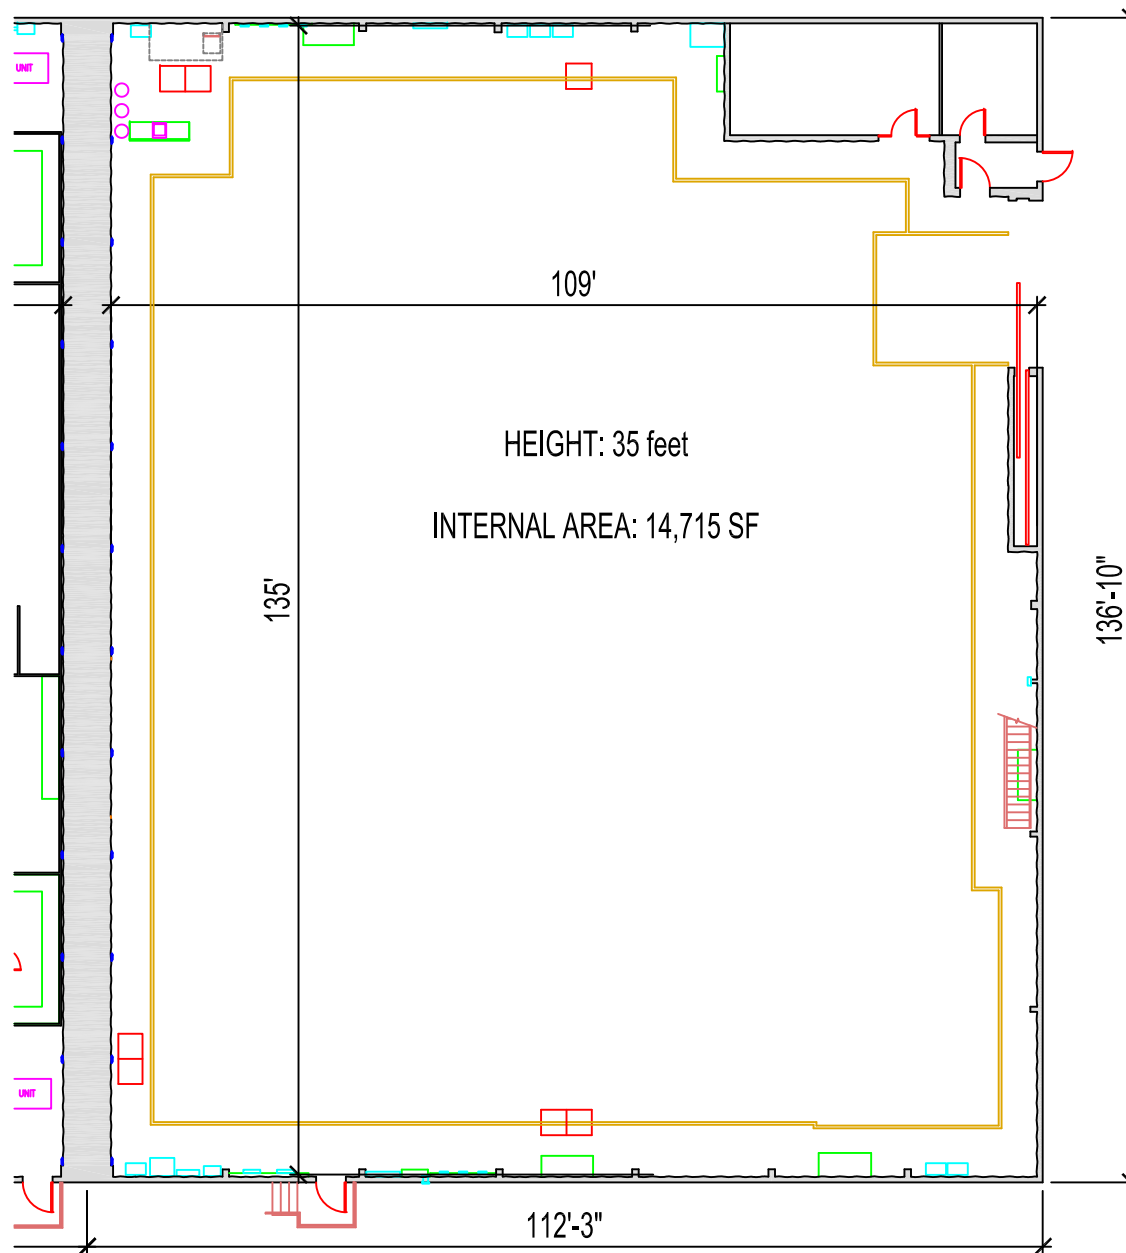

WARNER BROS.
STUDIOS BURBANK

Stage 18

Ground Level
Floor Plan

NOT TO SCALE