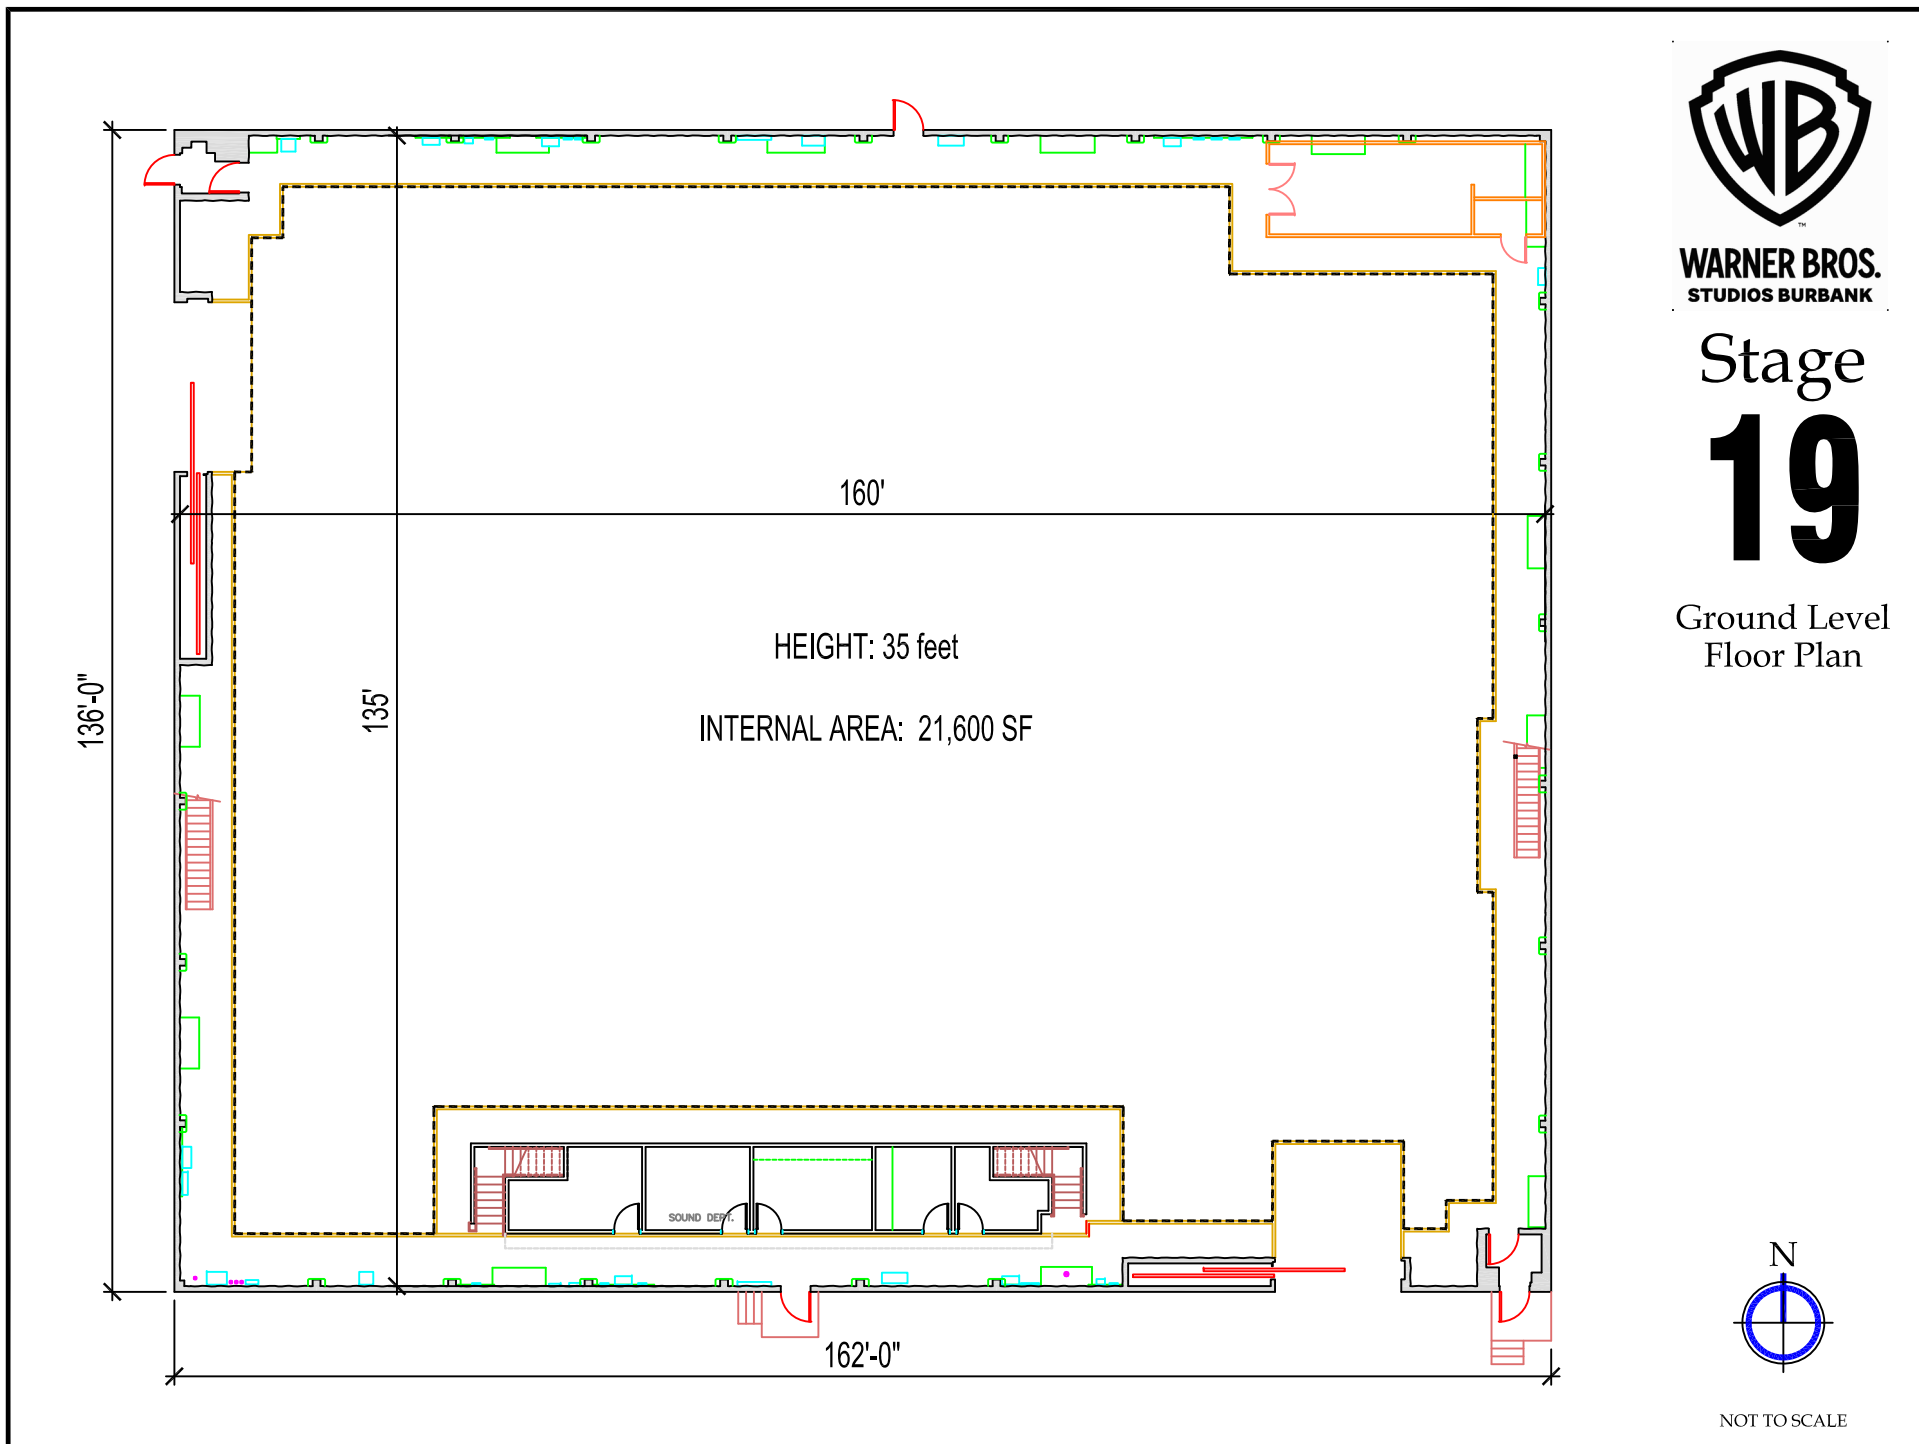

WARNER BROS.
STUDIOS BURBANK

Stage 19

Ground Level
Floor Plan

NOT TO SCALE