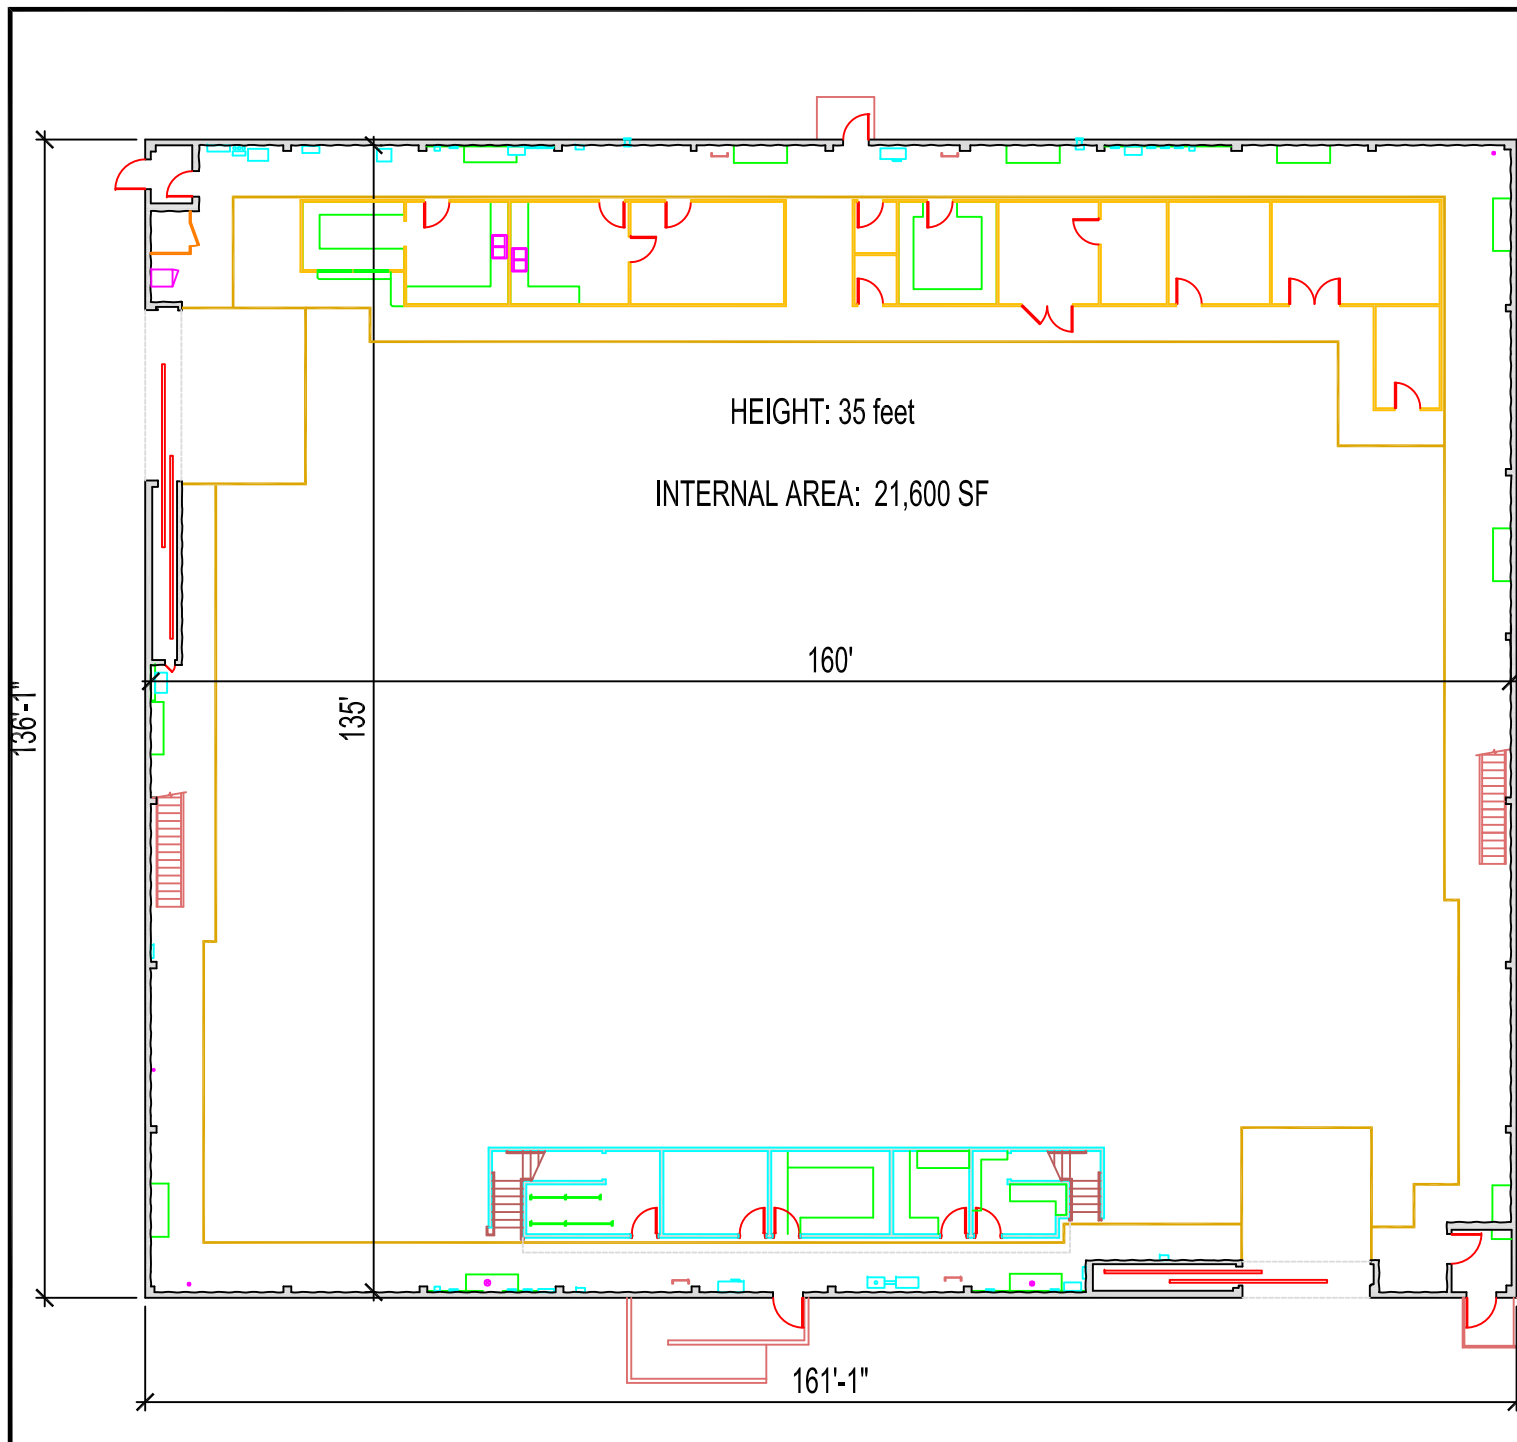

WARNER BROS.
STUDIOS BURBANK

Stage 21

Ground Level
Floor Plan

NOT TO SCALE