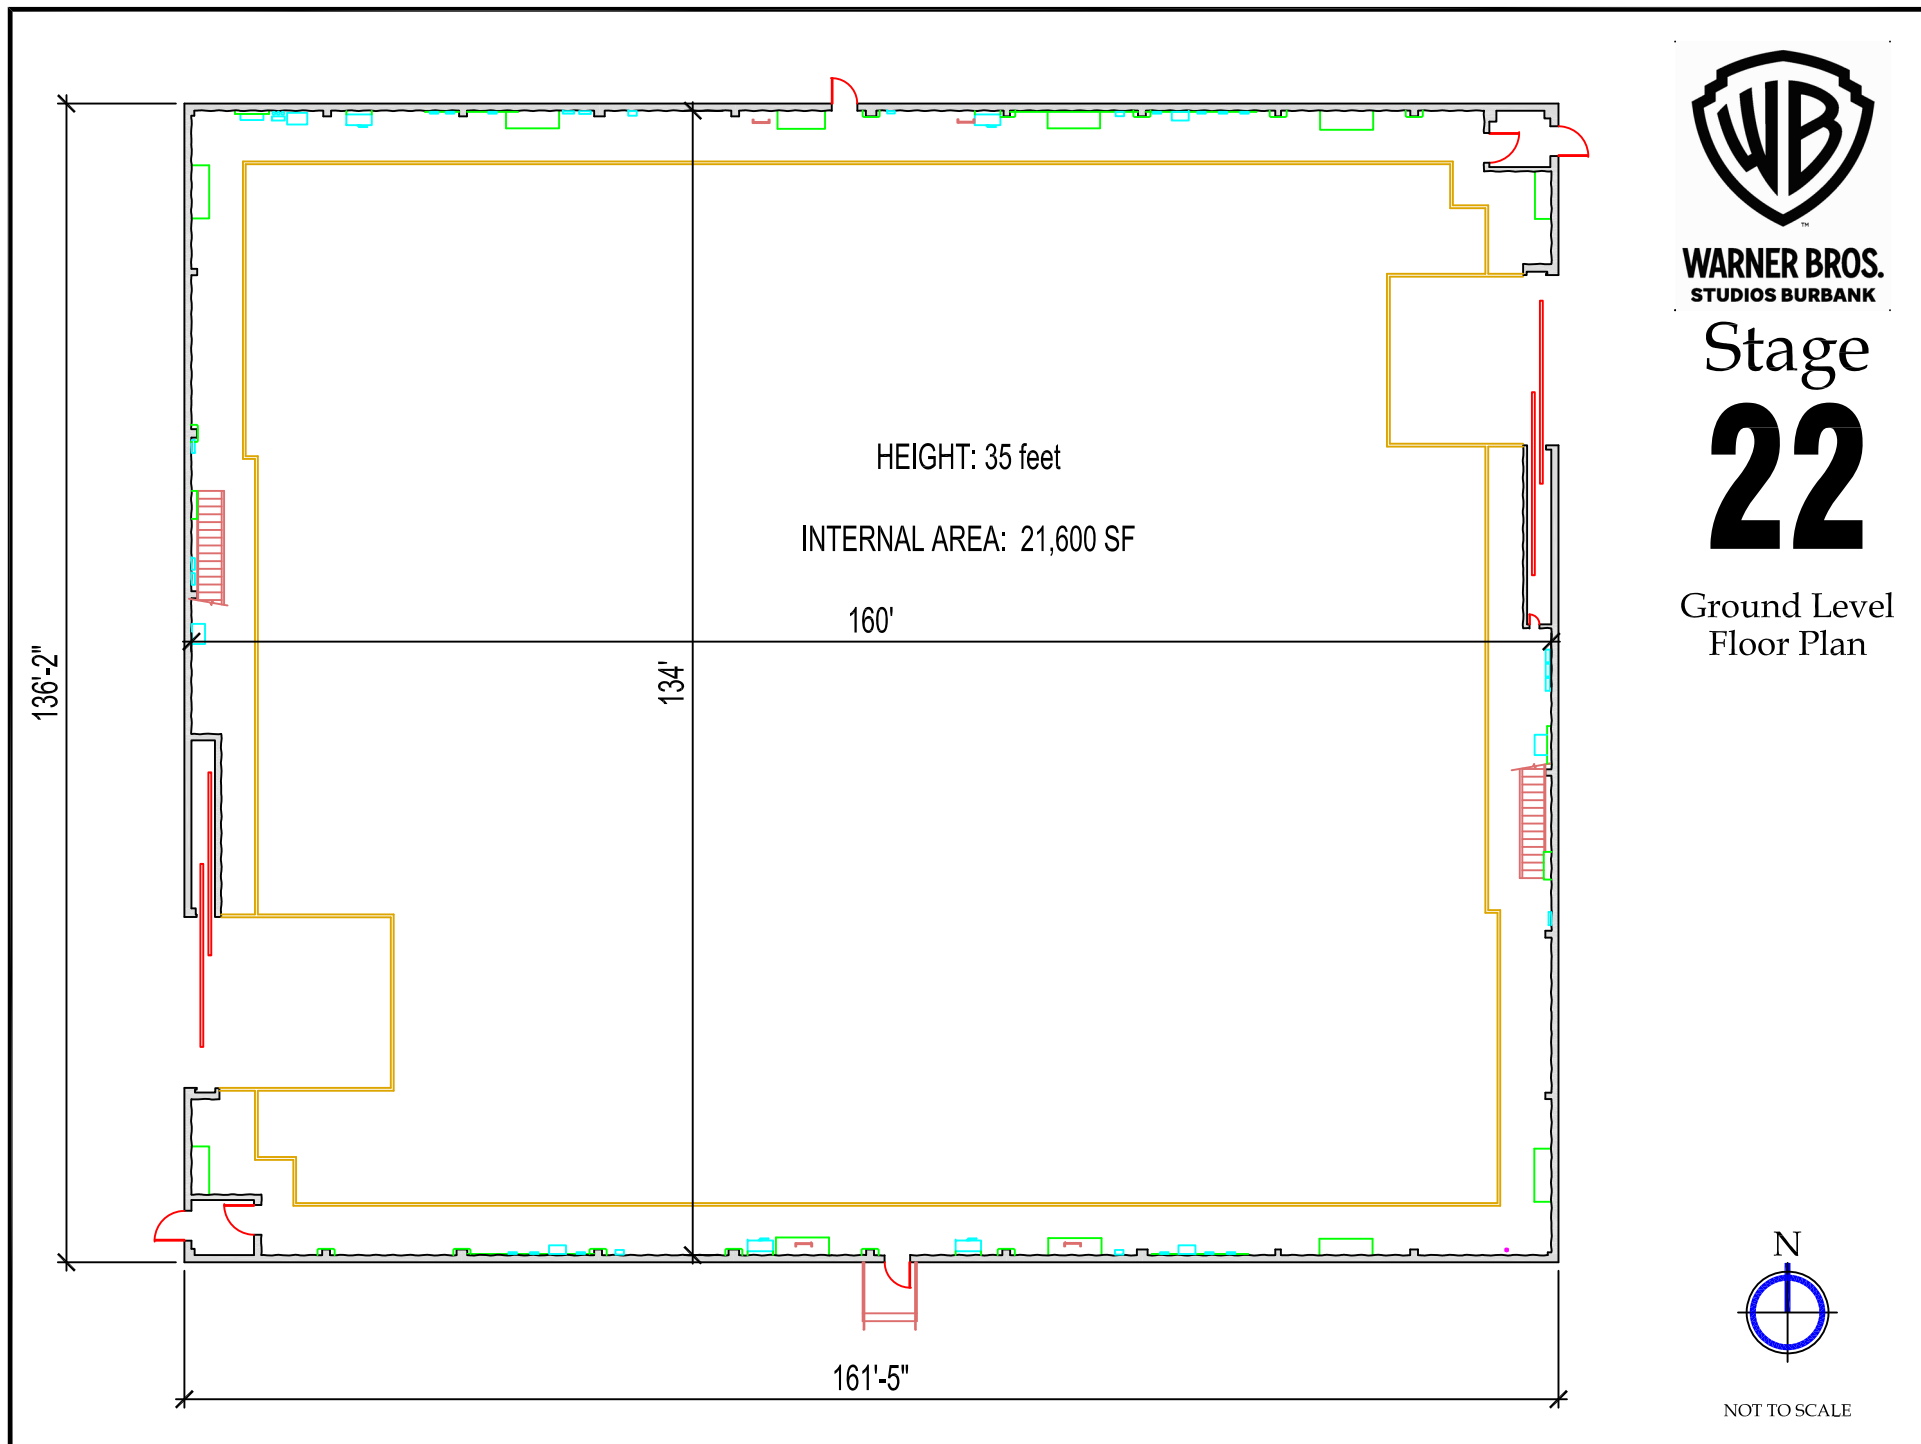

WARNER BROS.
STUDIOS BURBANK

Stage 22

Ground Level
Floor Plan

NOT TO SCALE