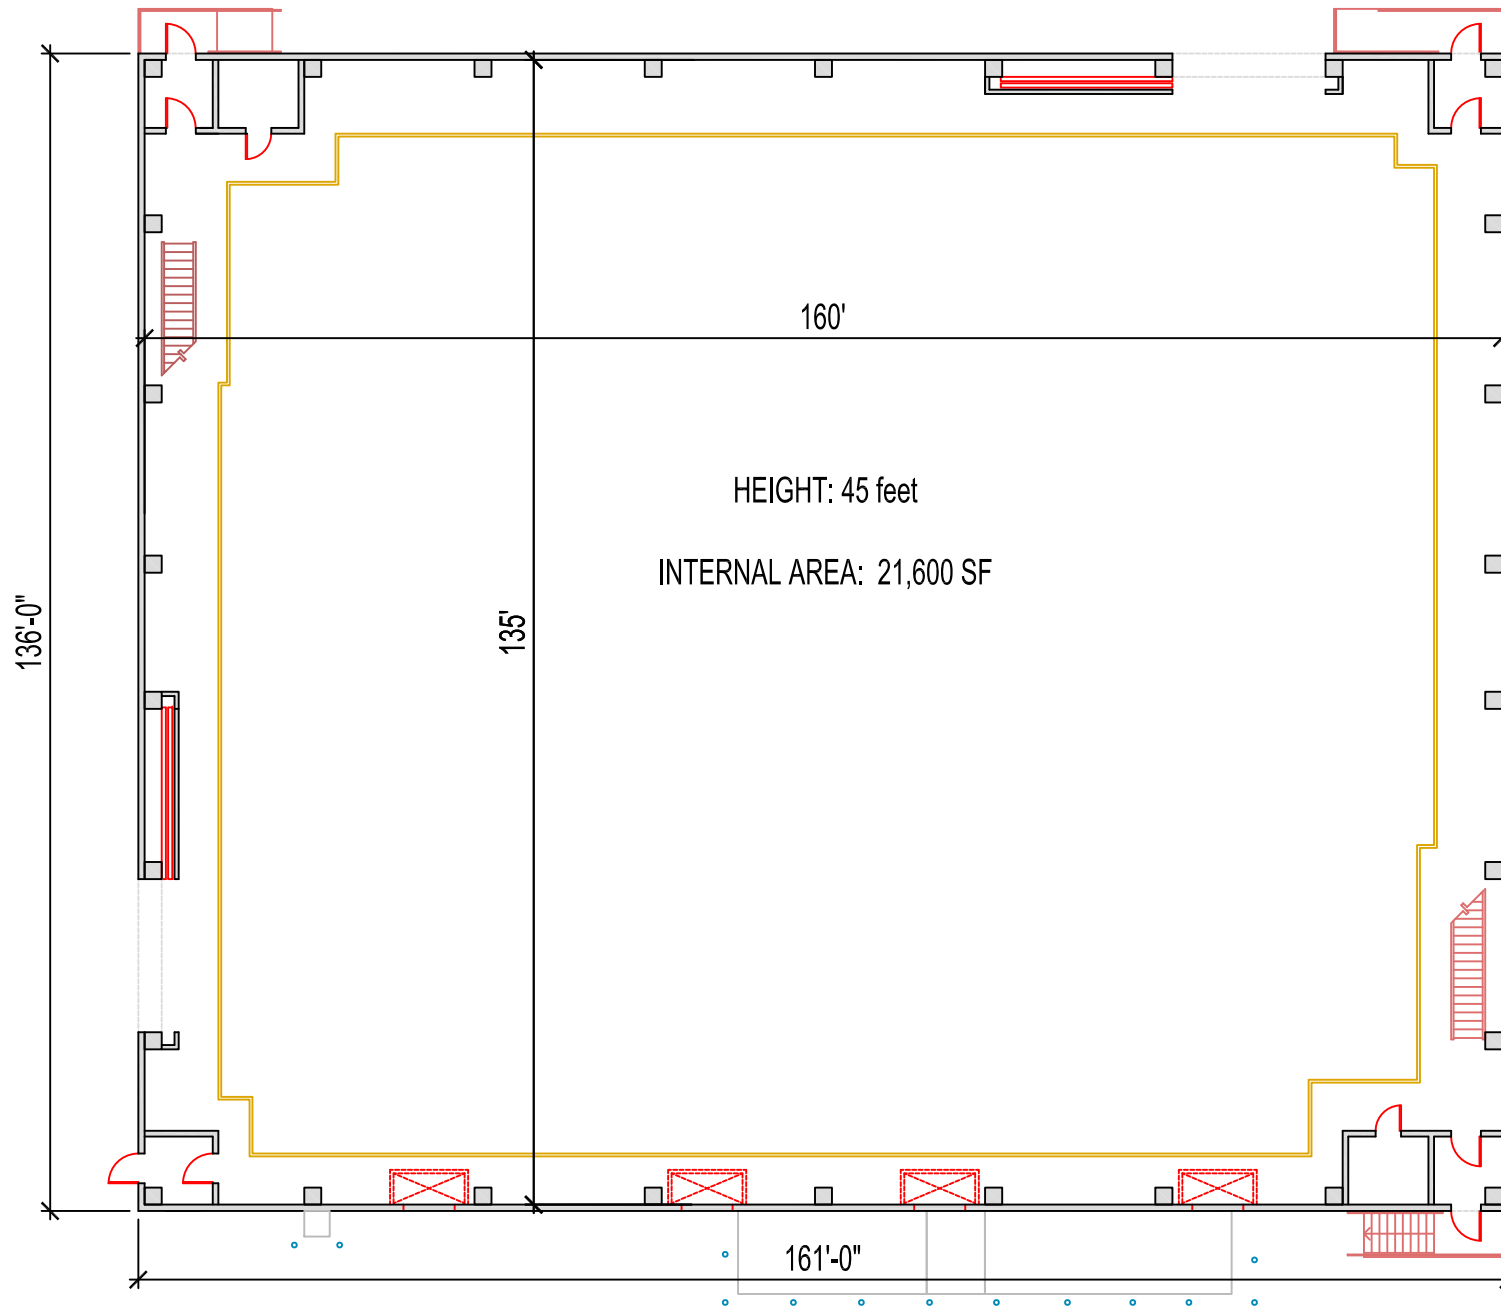

WARNER BROS.
STUDIOS BURBANK

Stage 23

Ground Level
Floor Plan

NOT TO SCALE