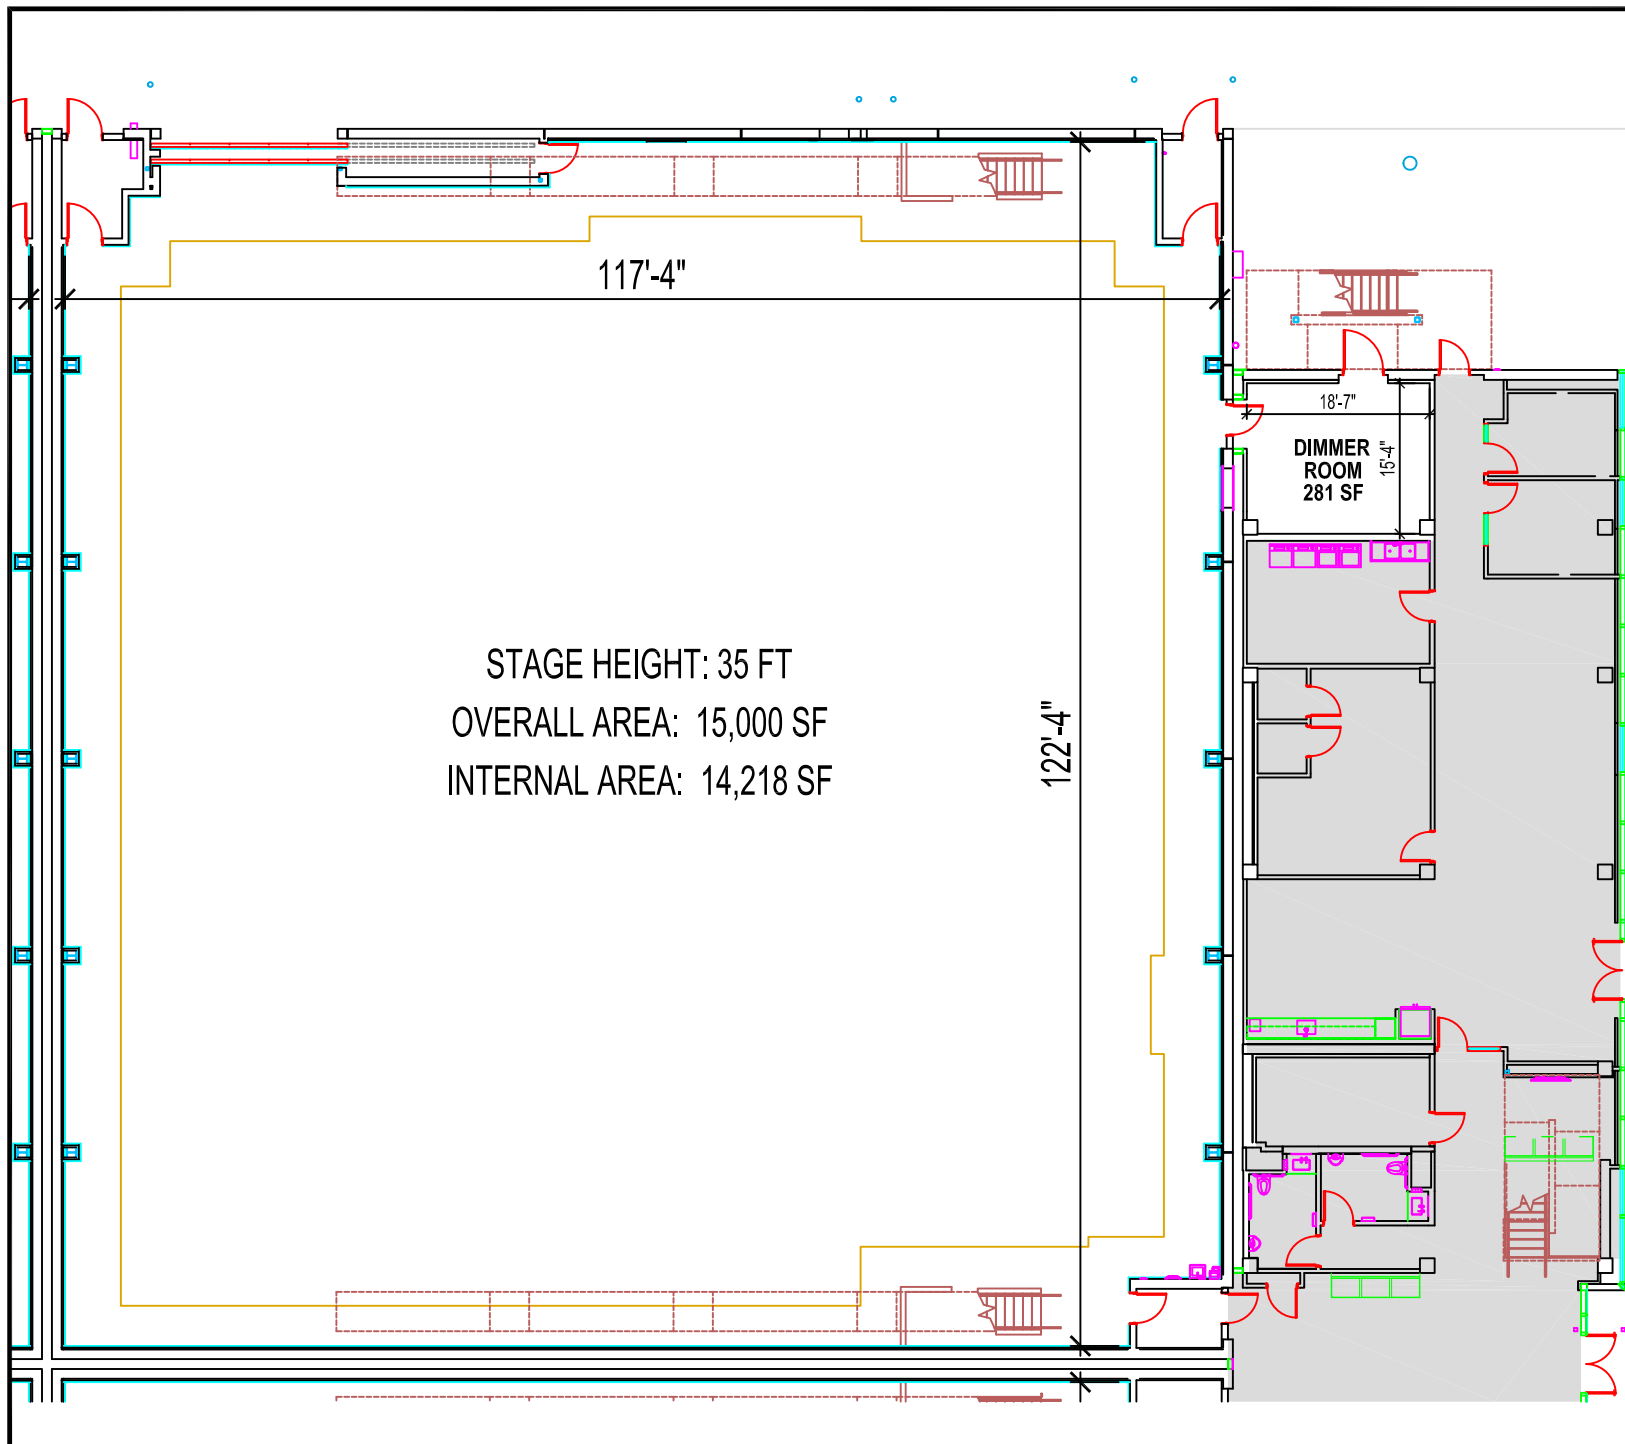

WARNER BROS.
STUDIOS BURBANK

Stage 52

Ground Level
Floor Plan

NOT TO SCALE