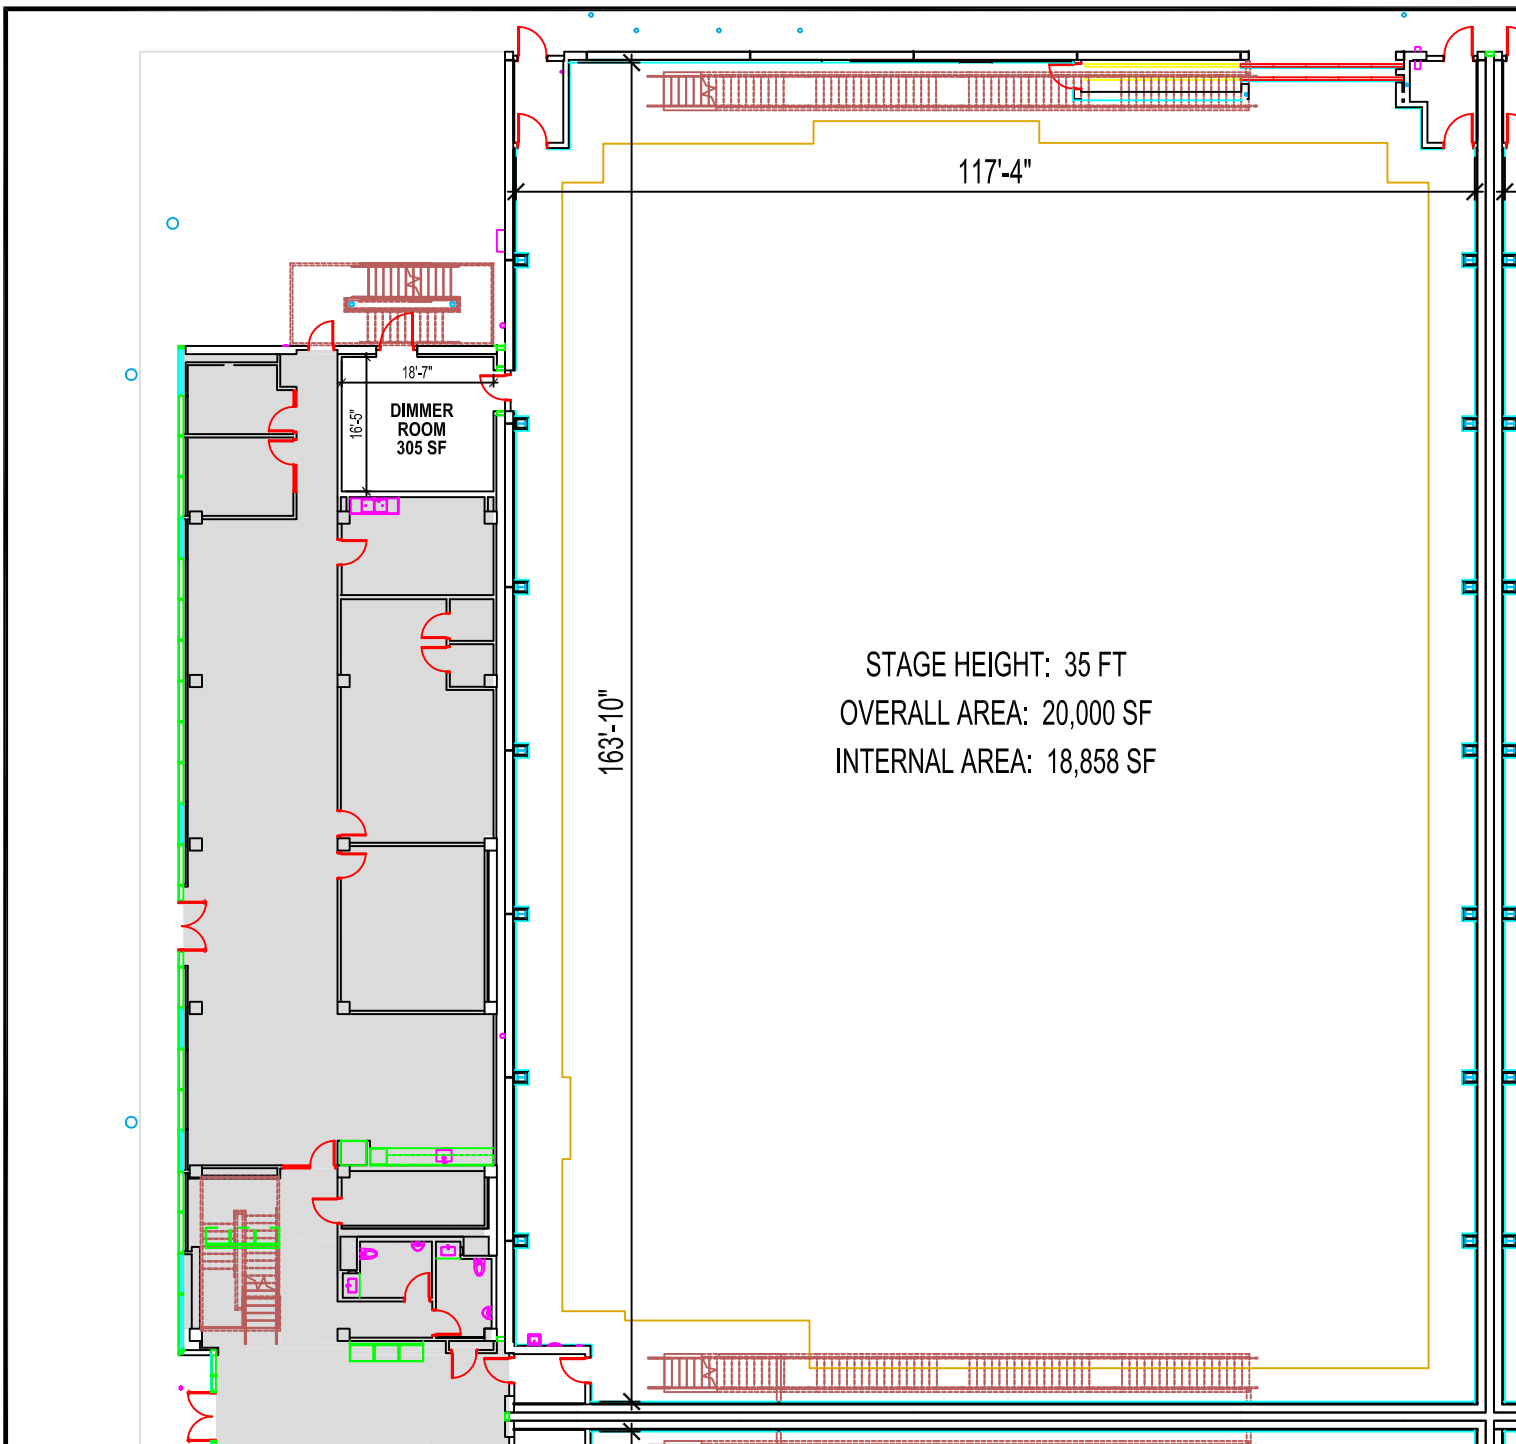

WARNER BROS.
STUDIOS BURBANK

Stage 55

Ground Level
Floor Plan

STAGE HEIGHT: 35 FT
OVERALL AREA: 20,000 SF
INTERNAL AREA: 18,858 SF

NOT TO SCALE