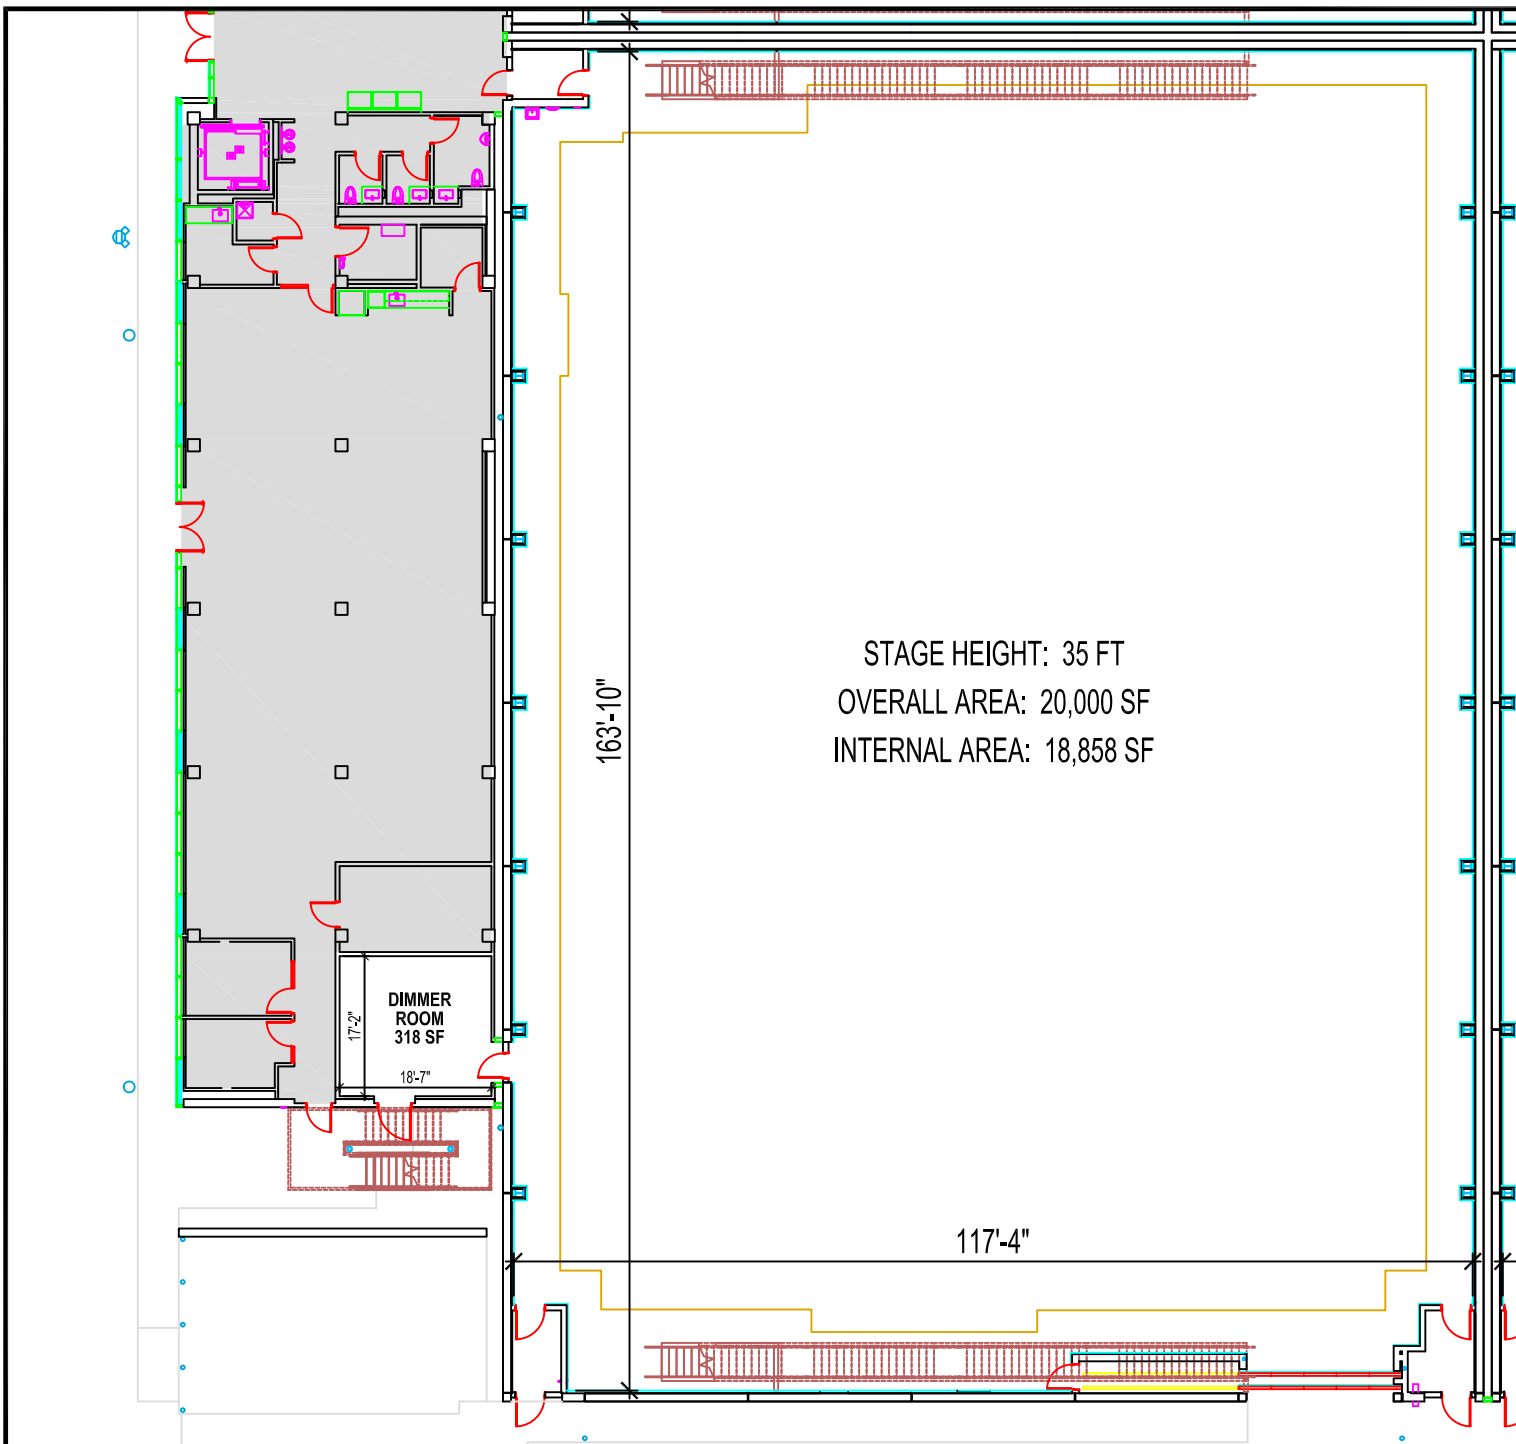

WARNER BROS.
STUDIOS BURBANK

Stage 57

Ground Level
Floor Plan

NOT TO SCALE