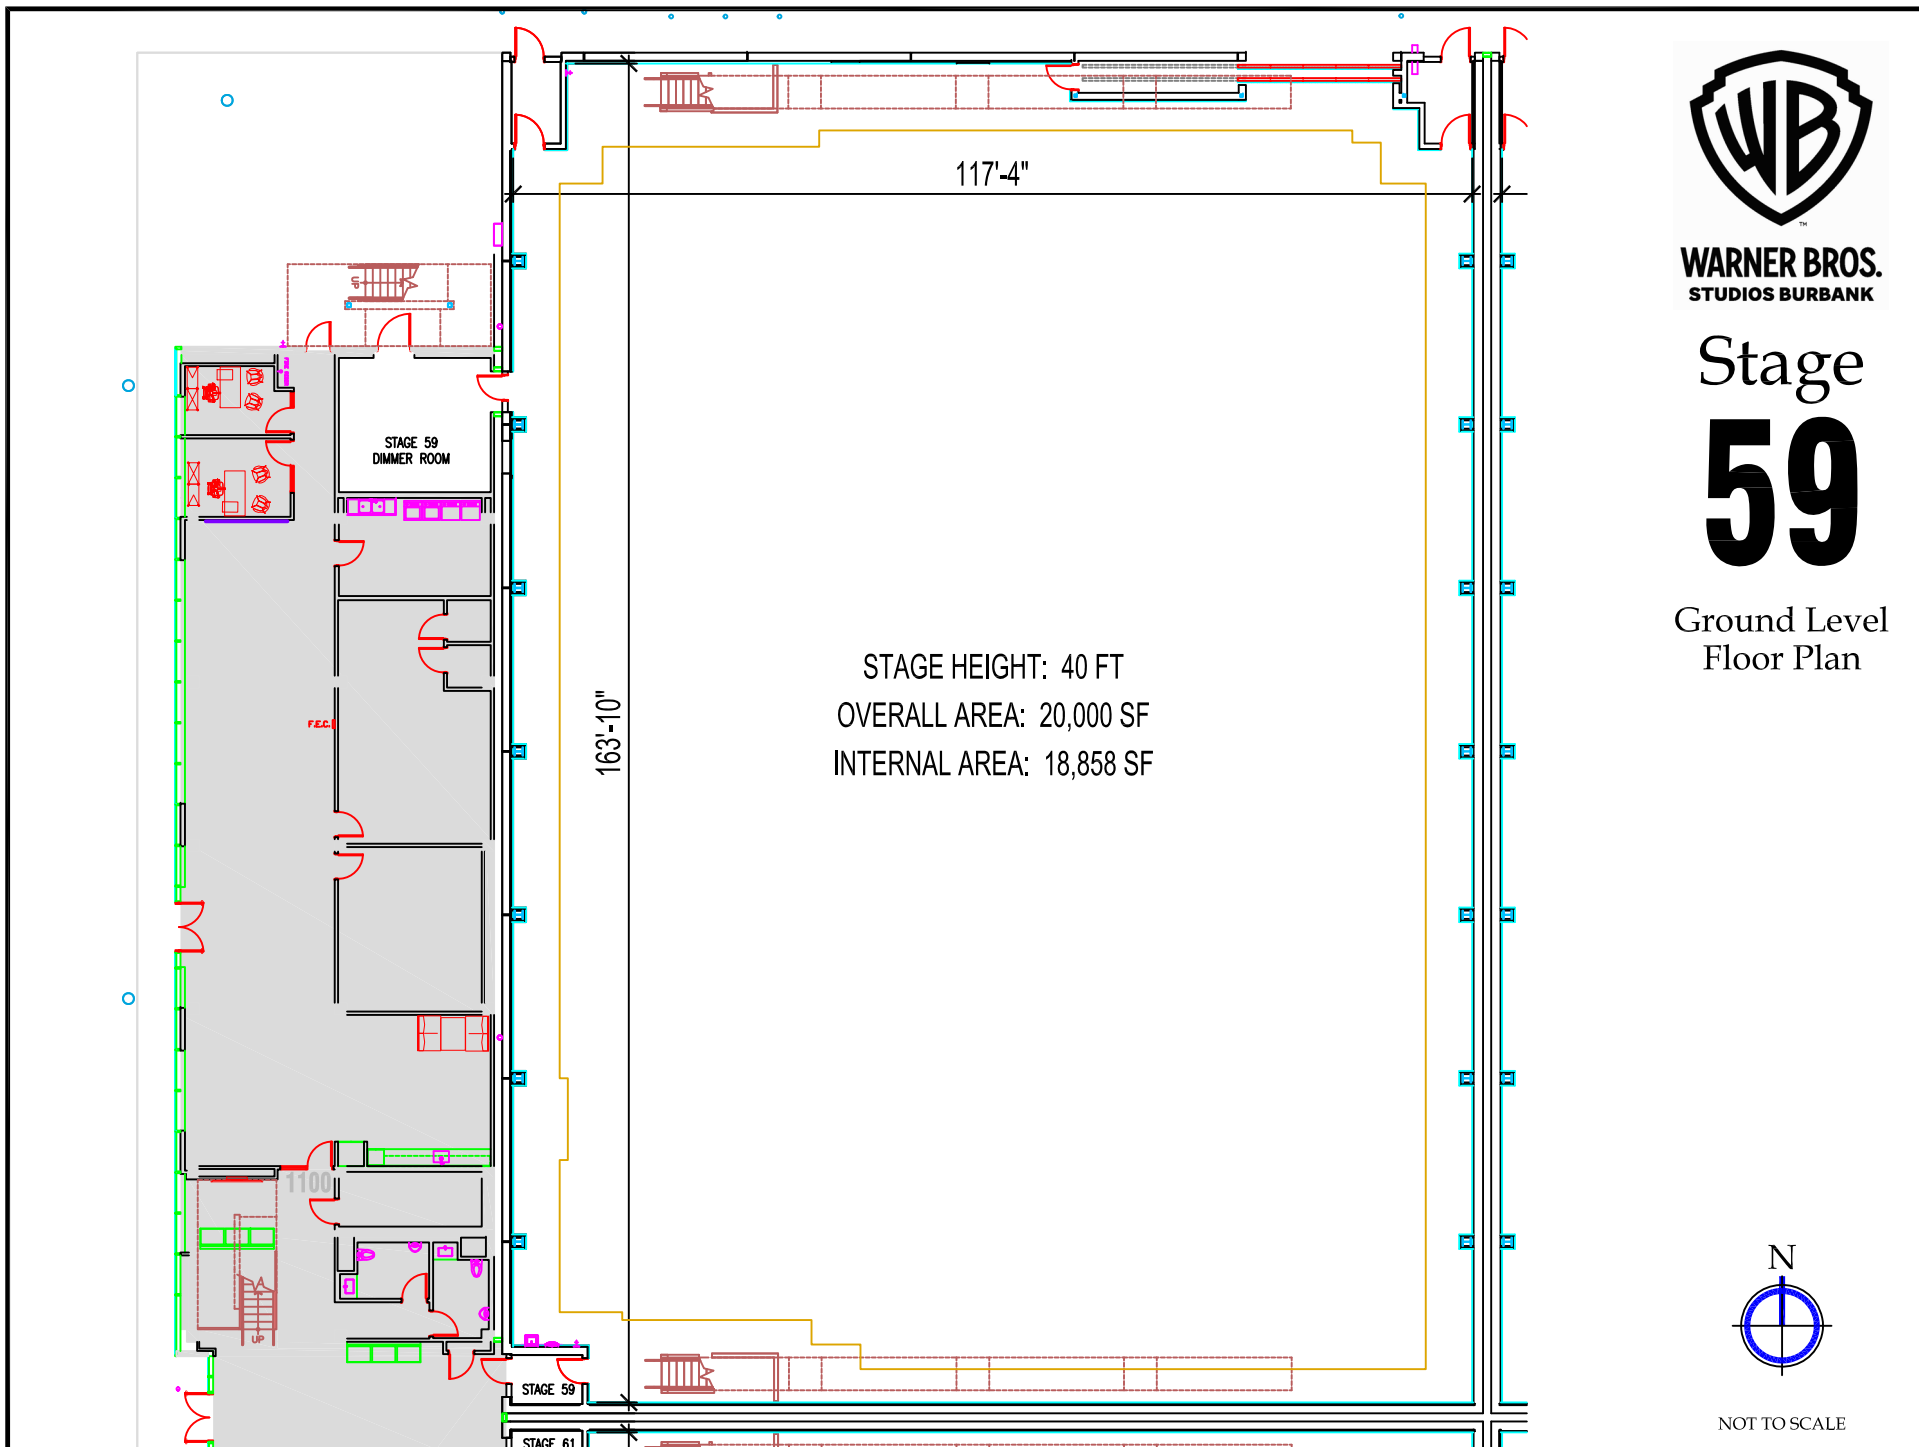

WARNER BROS.
STUDIOS BURBANK

Stage 59

Ground Level
Floor Plan

STAGE HEIGHT: 40 FT
OVERALL AREA: 20,000 SF
INTERNAL AREA: 18,858 SF

NOT TO SCALE