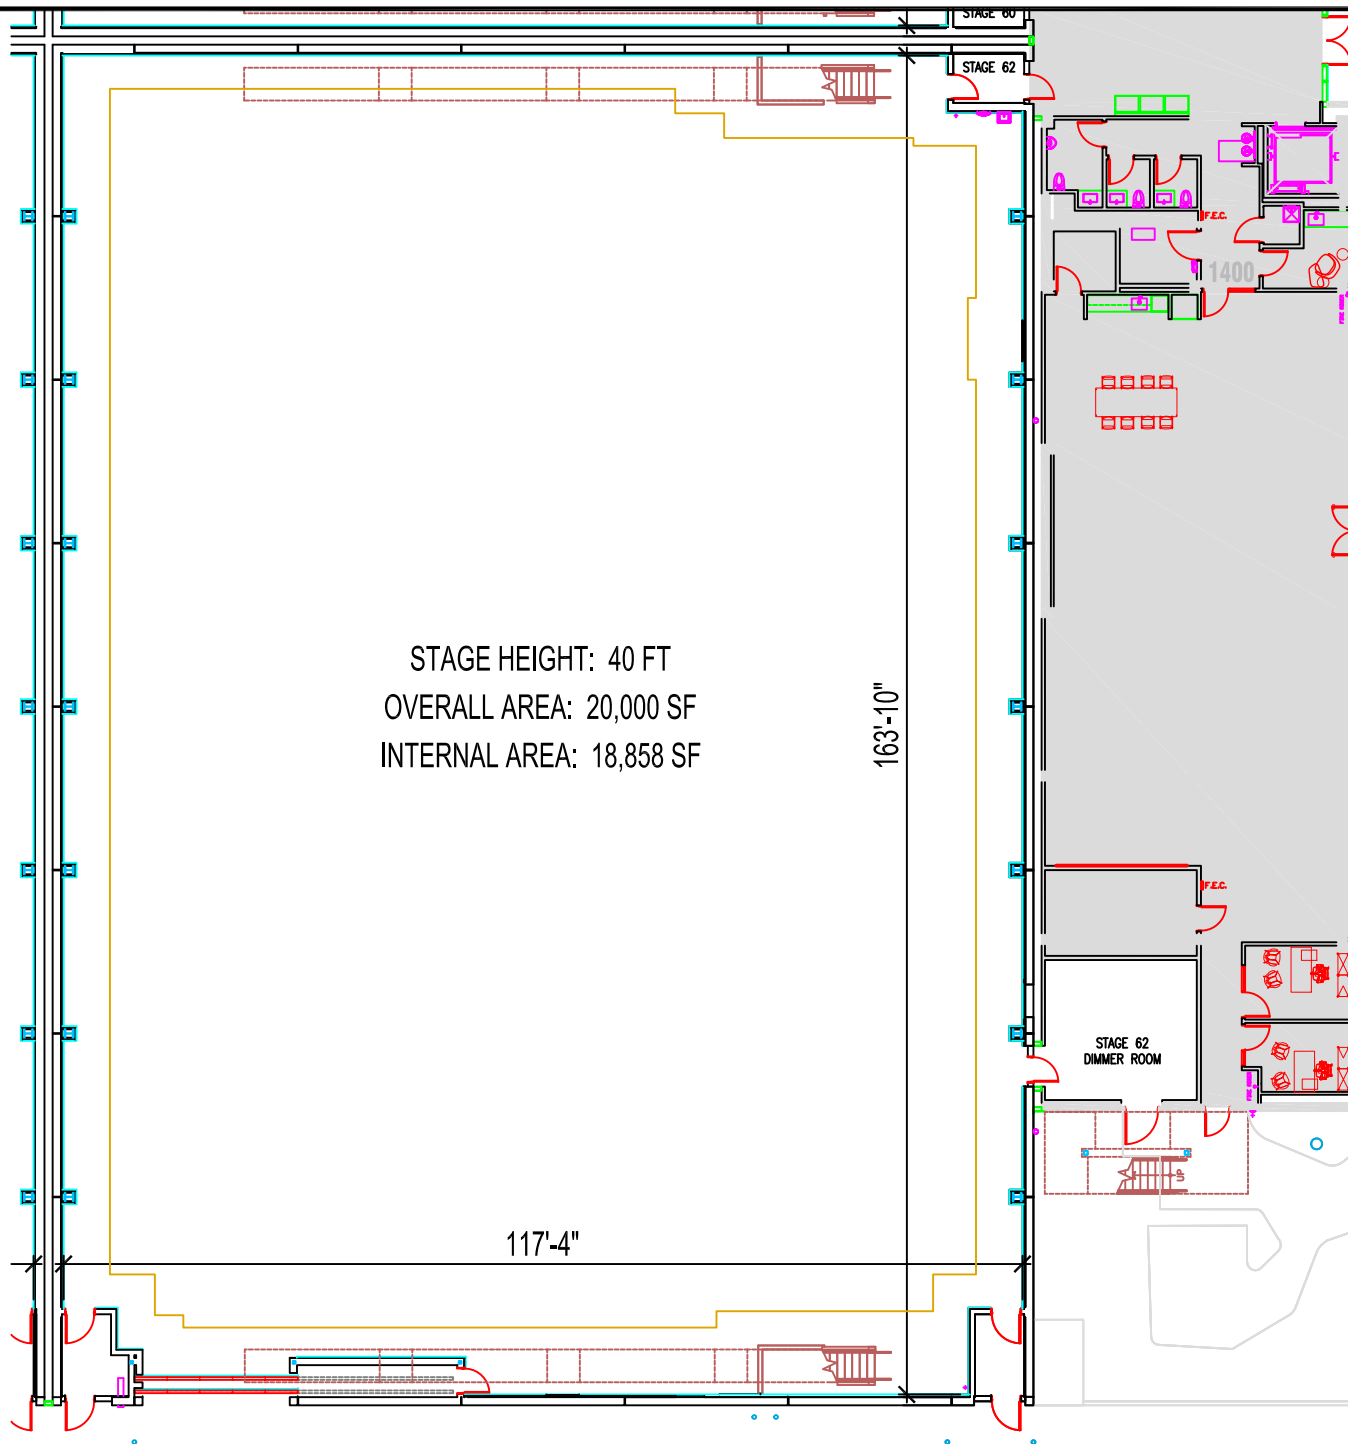

WARNER BROS.
STUDIOS BURBANK

Stage 62

Ground Level
Floor Plan

NOT TO SCALE