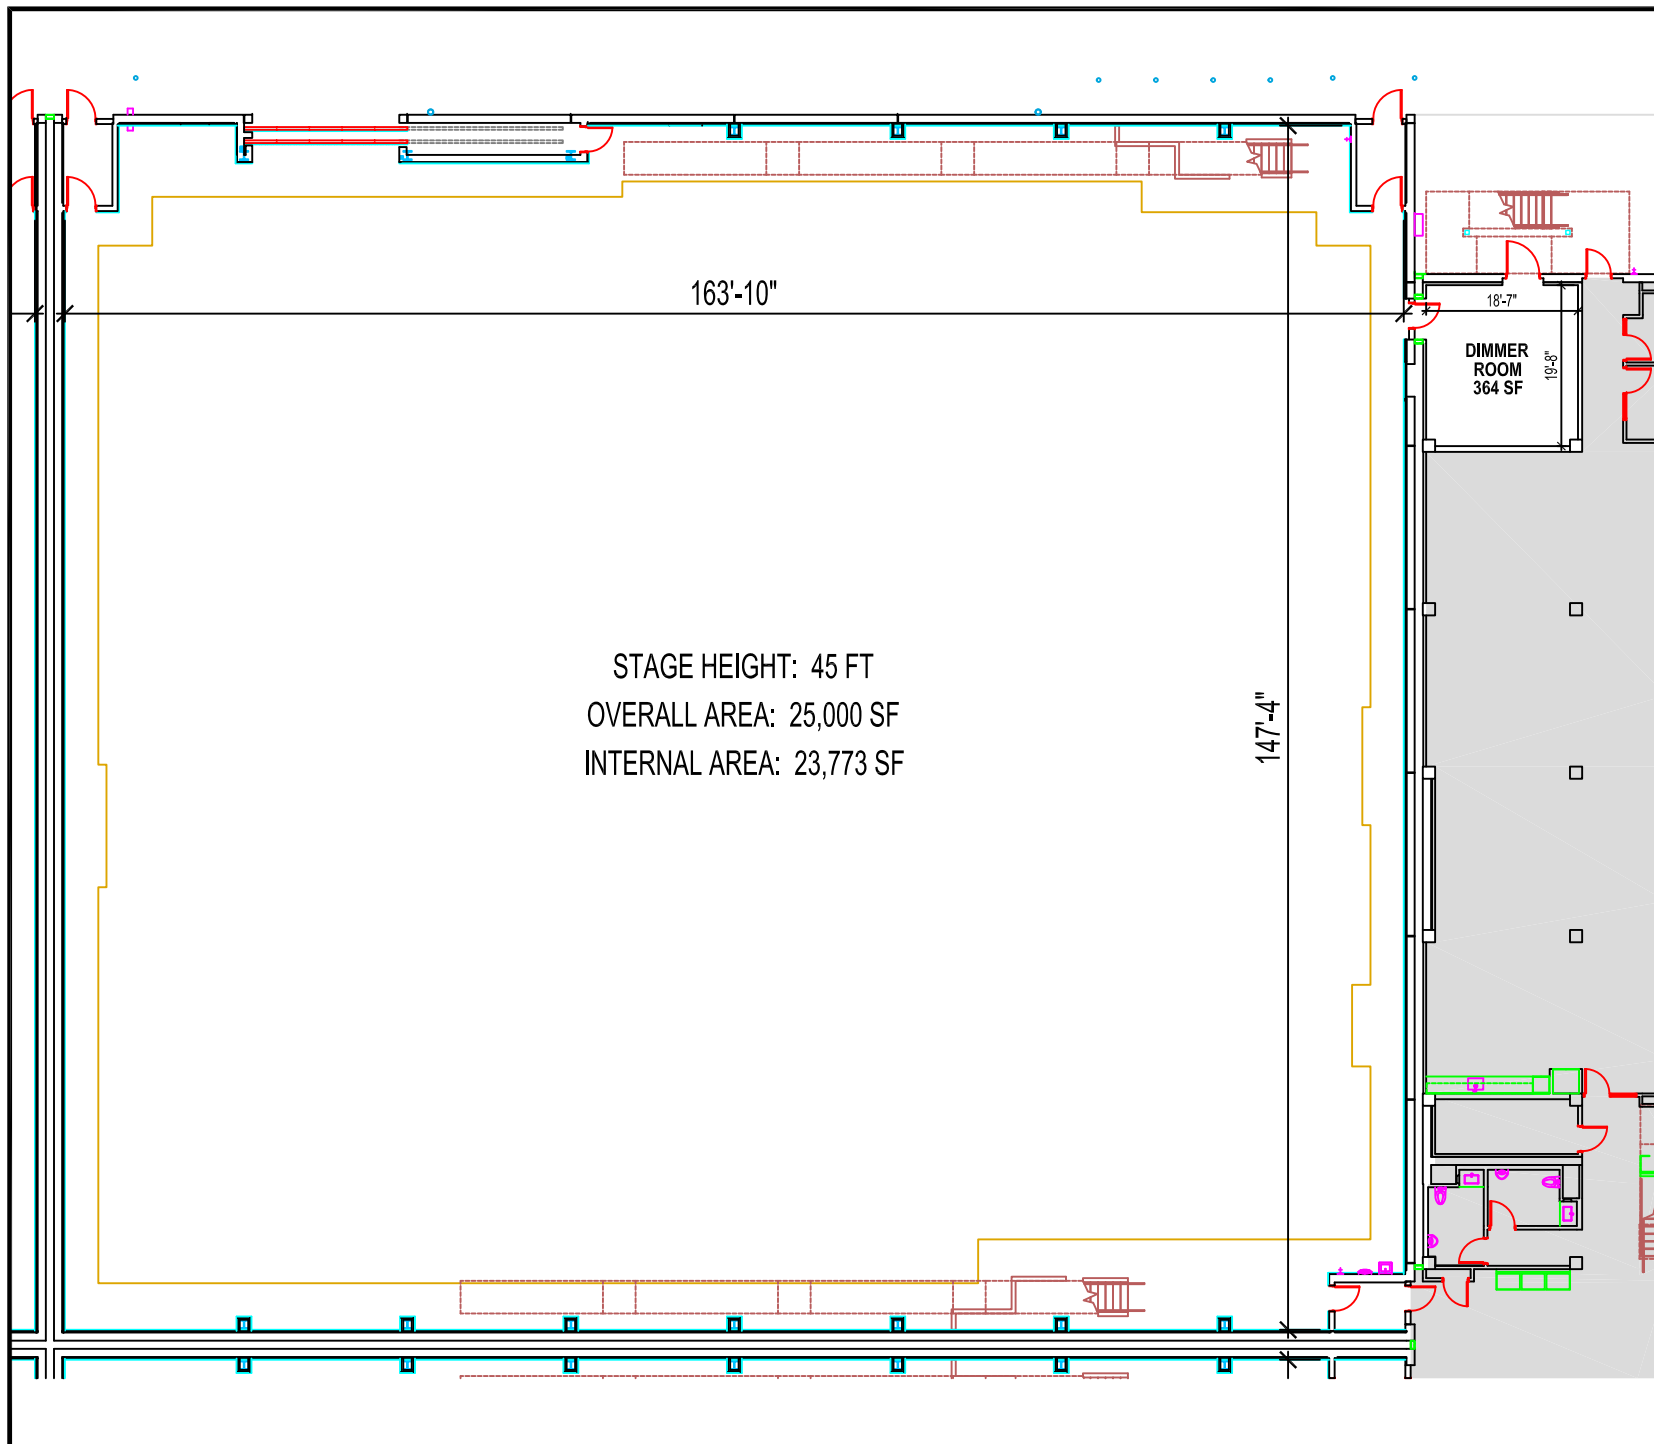

WARNER BROS.
STUDIOS BURBANK

Stage 64

Ground Level
Floor Plan

NOT TO SCALE